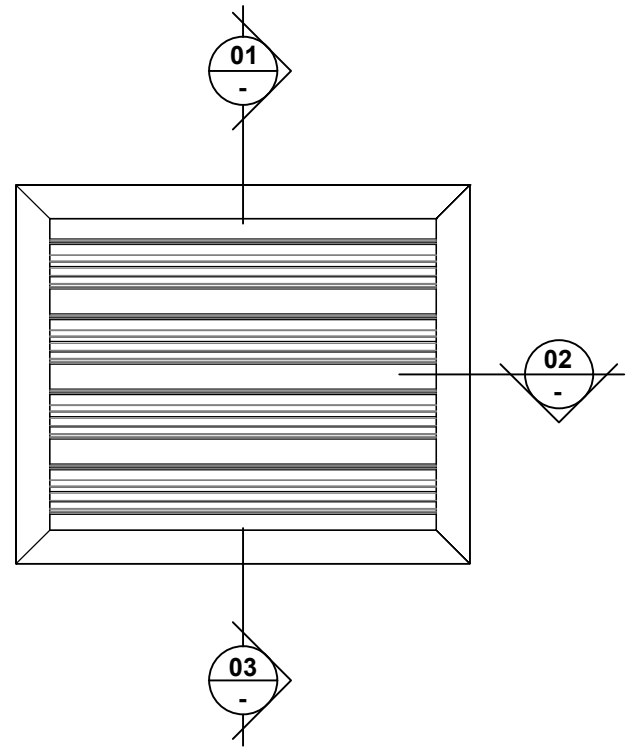

VENTÜER TECHNICAL DATA SHEET

VL-77EX (CHANNEL FRAME)
HEAD DETAIL 01
SCALE 1 : 4

VL-77EX LOUVRE (CHANNEL FRAME)

VL-77EX (CHANNEL FRAME)
SILL DETAIL 03
SCALE 1 : 4

VL-77EX (CHANNEL FRAME)
JAMB DETAIL 02
SCALE 1 : 4