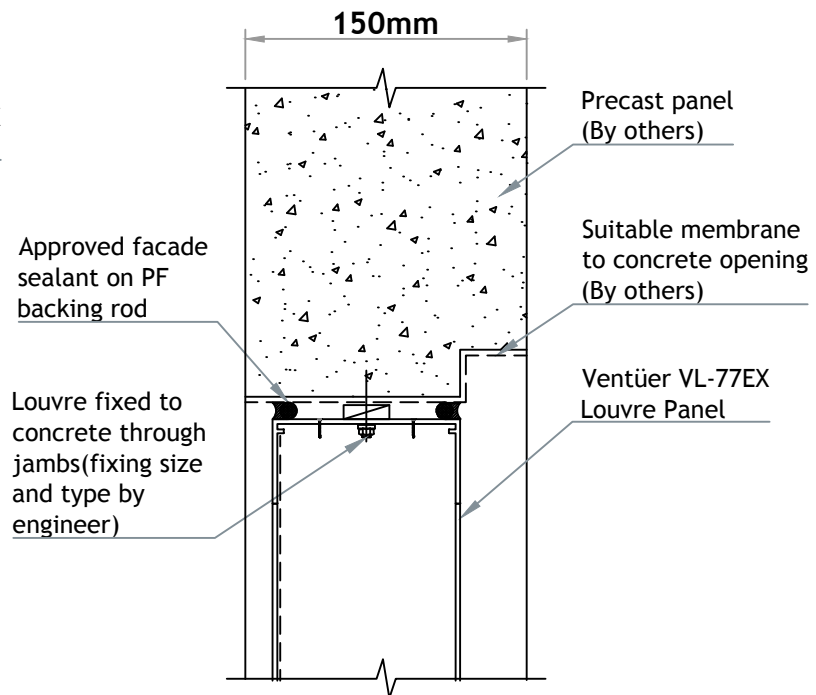

VENTÜER TECHNICAL DATA SHEET

VL-77EX (CHANNEL FRAME)
HEAD DETAIL 01
SCALE 1 : 4

VL-77EX LOUVRE (CHANNEL FRAME)

VL-77EX (CHANNEL FRAME)
SILL DETAIL 03
SCALE 1 : 4

VL-77EX (CHANNEL FRAME)
JAMB DETAIL 02
SCALE 1 : 4