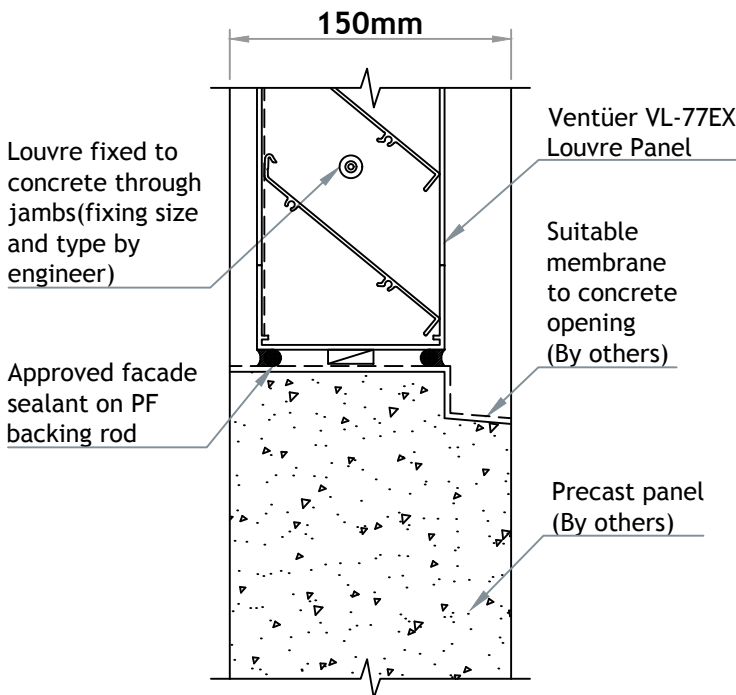

VENTÜER TECHNICAL DATA SHEET

VL-77EX (CHANNEL FRAME)
HEAD DETAIL 01
SCALE 1 : 4

VL-77EX LOUVRE (CHANNEL FRAME)

VL-77EX (CHANNEL FRAME)
SILL DETAIL 03
SCALE 1 : 4

VL-77EX (CHANNEL FRAME)
JAMB DETAIL 02
SCALE 1 : 4