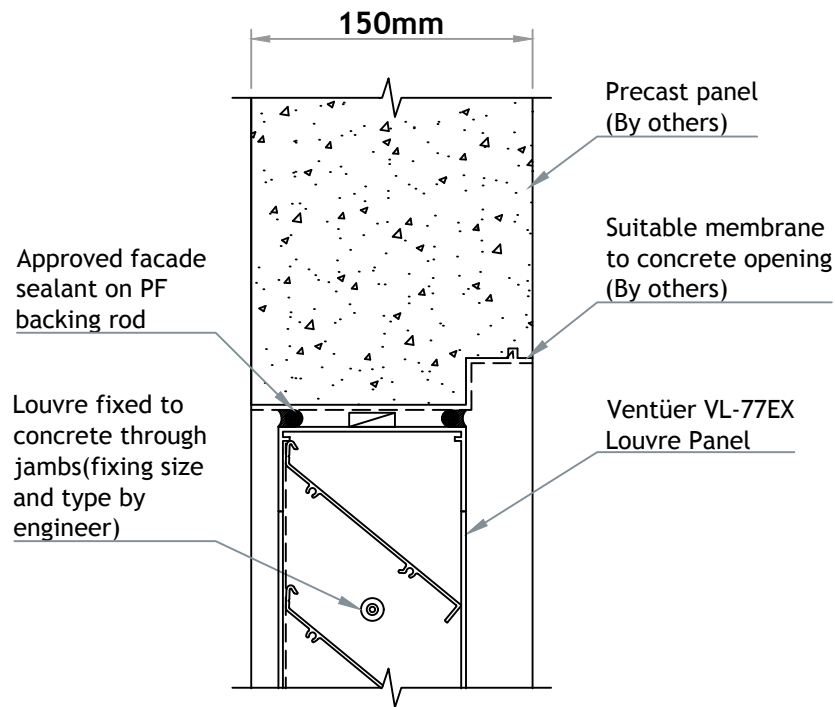

VENTÜER TECHNICAL DATA SHEET

VL-77EX (CHANNEL FRAME)
HEAD DETAIL 01
SCALE 1 : 4

VL-77EX LOUVRE (CHANNEL FRAME)

VL-77EX (CHANNEL FRAME)
SILL DETAIL 03
SCALE 1 : 4

VL-77EX (CHANNEL FRAME)
JAMB DETAIL 02
SCALE 1 : 4