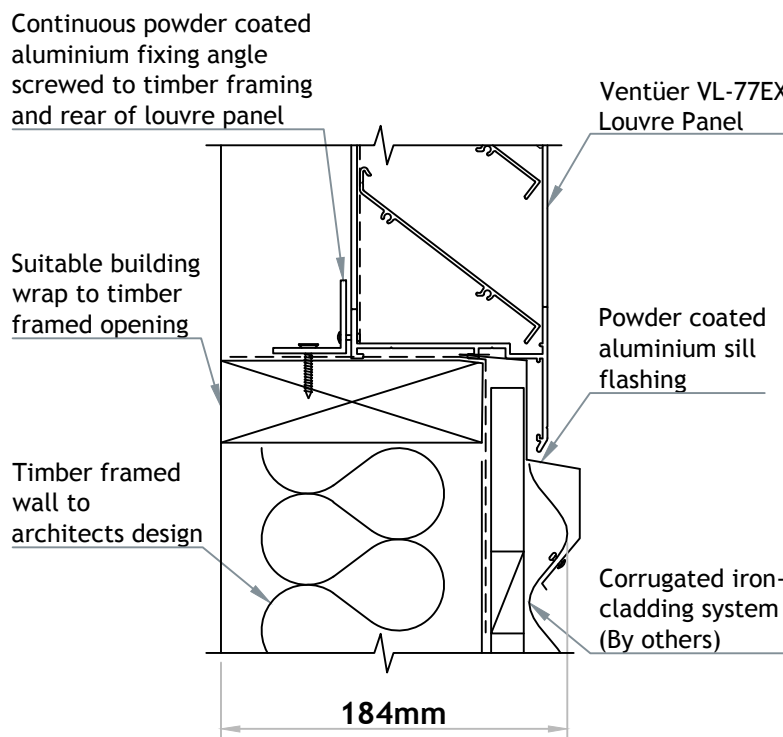

VENTÜER TECHNICAL DATA SHEET

VL-77EX (FLANGED FRAME)
HEAD DETAIL 01
SCALE 1 : 4

VL-77EX LOUVRE (FLANGED FRAME)

VL-77EX (FLANGED FRAME)
SILL DETAIL 03
SCALE 1 : 4

VL-77EX (FLANGED FRAME)
JAMB DETAIL 02
SCALE 1 : 4