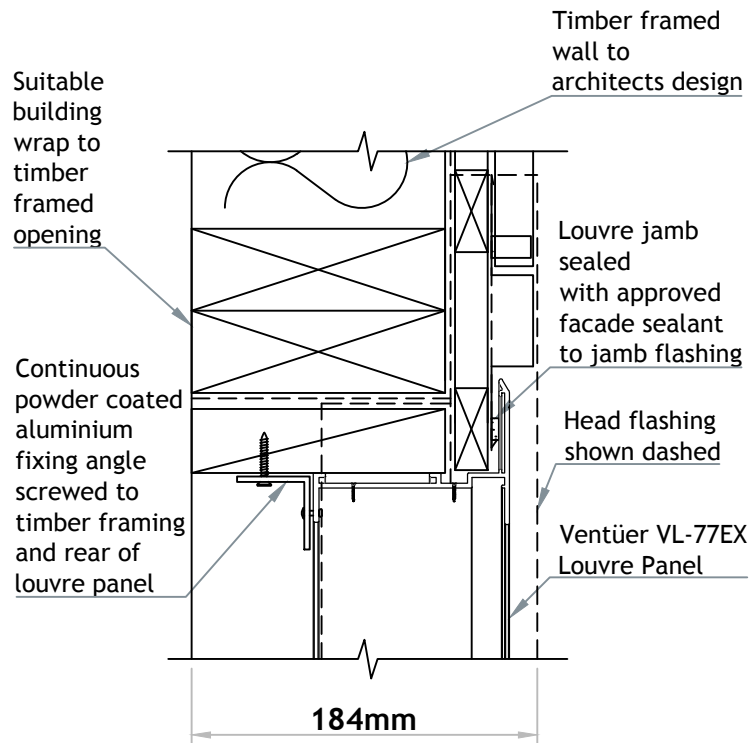

VENTÜER TECHNICAL DATA SHEET

VL-77EX (FLANGED FRAME)
HEAD DETAIL 01
SCALE 1 : 4

VL-77EX LOUVRE (FLANGED FRAME)

VL-77EX (FLANGED FRAME)
SILL DETAIL 03
SCALE 1 : 4

VL-77EX (FLANGED FRAME)
JAMB DETAIL 02
SCALE 1 : 4