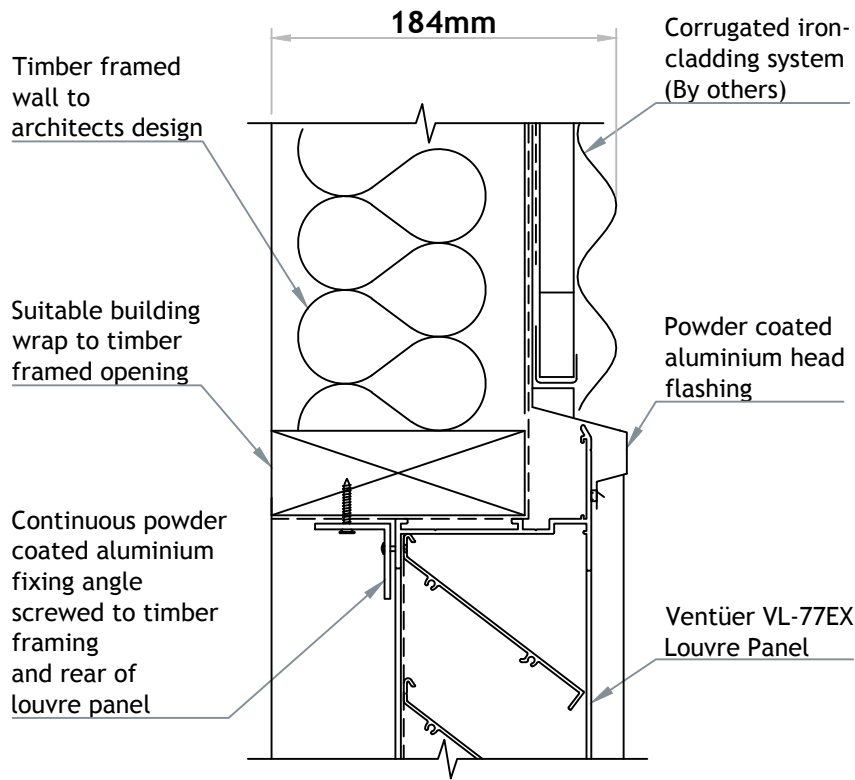

VENTÜER TECHNICAL DATA SHEET

VL-77EX (FLANGED FRAME)
HEAD DETAIL 01
SCALE 1 : 4

VL-77EX LOUVRE (FLANGED FRAME)

VL-77EX (FLANGED FRAME)
SILL DETAIL 03
SCALE 1 : 4

VL-77EX (FLANGED FRAME)
JAMB DETAIL 02
SCALE 1 : 4