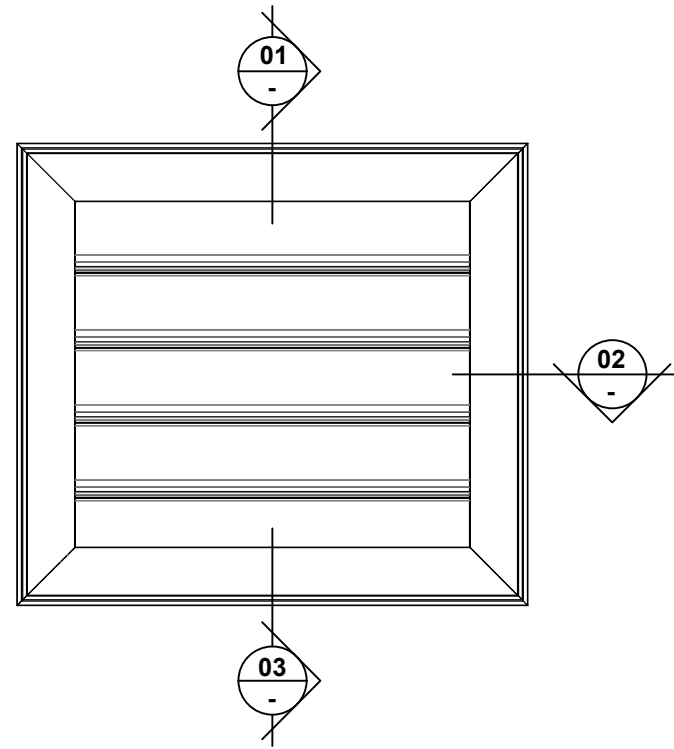

VENTÜER TECHNICAL DATA SHEET

VL-77EX (FLANGED FRAME)
HEAD DETAIL 01
SCALE 1 : 4

VL-77EX LOUVRE (FLANGED FRAME)

VL-77EX (FLANGED FRAME)
SILL DETAIL 03
SCALE 1 : 4

VL-77EX (FLANGED FRAME)
JAMB DETAIL 02
SCALE 1 : 4