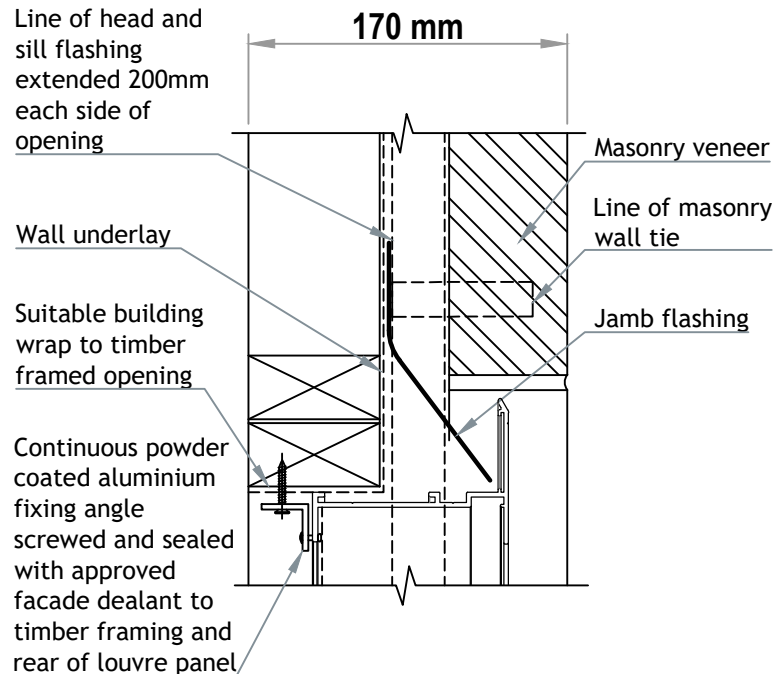

# VENTÜER TECHNICAL DATA SHEET

**VL-55S (FLANGED FRAME)  
HEAD DETAIL 01  
SCALE 1 : 4**

**VL-55S LOUVRE (FLANGED FRAME)**

**VL-55S (FLANGED FRAME)  
SILL DETAIL 03  
SCALE 1 : 4**

**VL-55S (FLANGED FRAME)  
JAMB DETAIL 02  
SCALE 1 : 4**