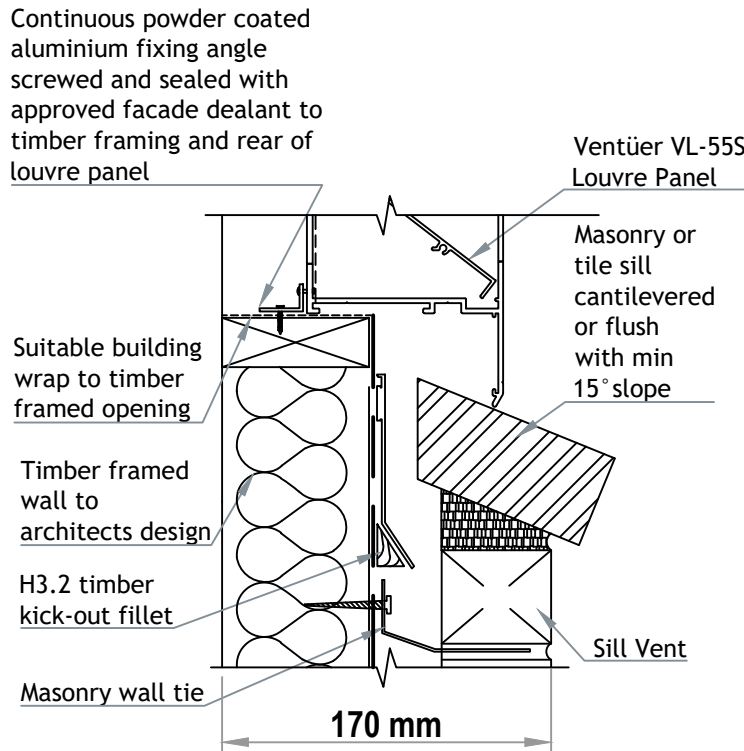

# VENTÜER TECHNICAL DATA SHEET

**VL-55S (FLANGED FRAME)  
HEAD DETAIL 01  
SCALE 1 : 4**

**VL-55S LOUVRE (FLANGED FRAME)**

**VL-55S (FLANGED FRAME)  
SILL DETAIL 03  
SCALE 1 : 4**

**VL-55S (FLANGED FRAME)  
JAMB DETAIL 02  
SCALE 1 : 4**