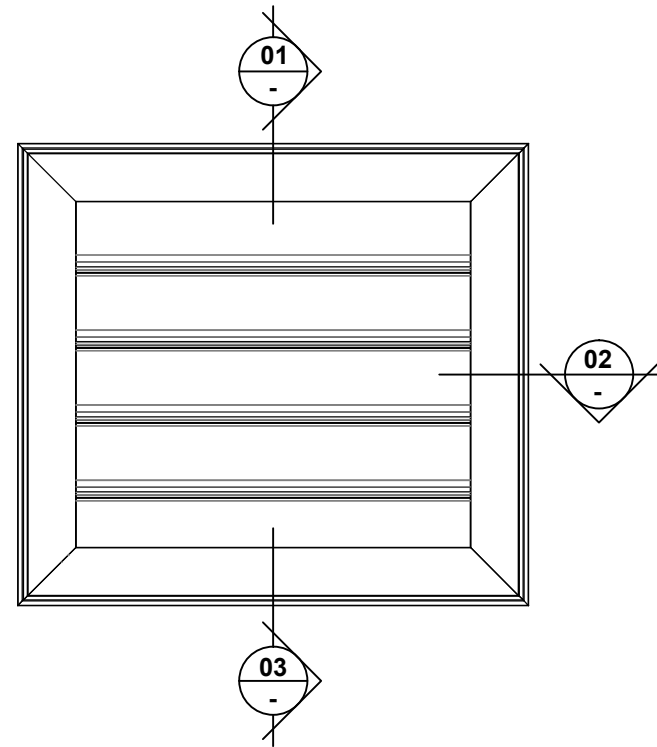

# VENTÜER TECHNICAL DATA SHEET

**VL-55S (FLANGED FRAME)  
HEAD DETAIL 01  
SCALE 1 : 4**

**VL-55S LOUVRE (FLANGED FRAME)**

**VL-55S (FLANGED FRAME)  
SILL DETAIL 03  
SCALE 1 : 4**

**VL-55S (FLANGED FRAME)  
JAMB DETAIL 02  
SCALE 1 : 4**