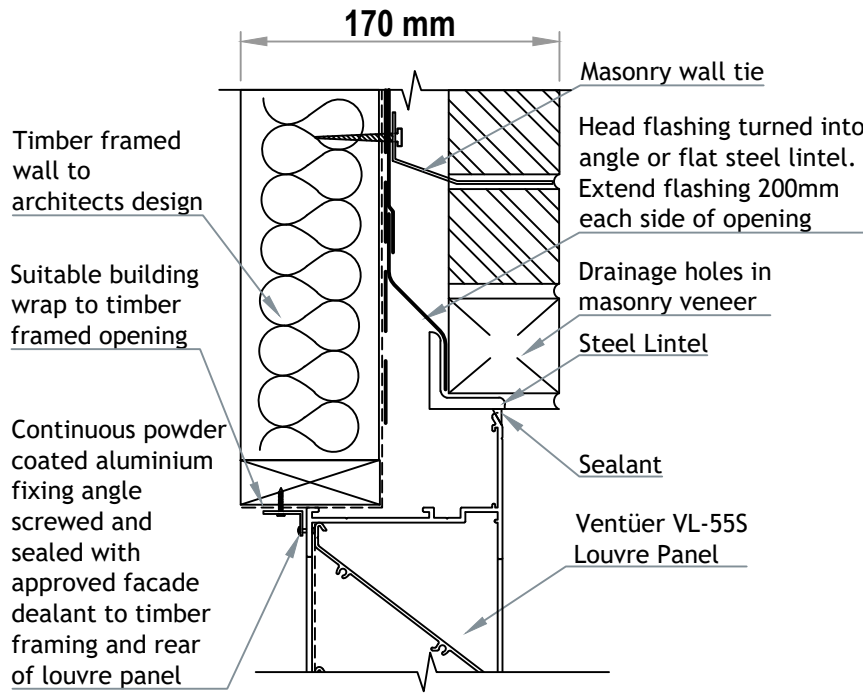

# VENTÜER TECHNICAL DATA SHEET

**VL-55S (FLANGED FRAME)  
HEAD DETAIL 01  
SCALE 1 : 4**

**VL-55S LOUVRE (FLANGED FRAME)**

**VL-55S (FLANGED FRAME)  
SILL DETAIL 03  
SCALE 1 : 4**

**VL-55S (FLANGED FRAME)  
JAMB DETAIL 02  
SCALE 1 : 4**