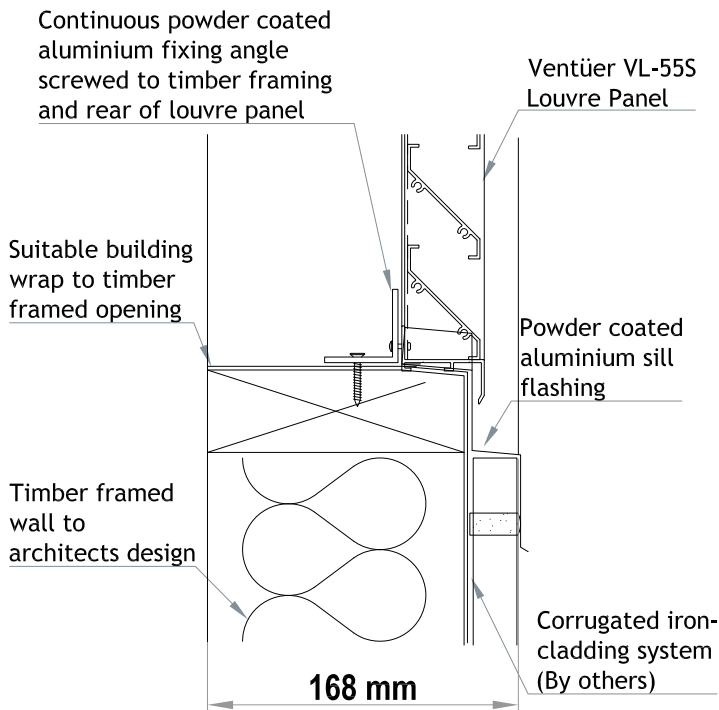

VENTÜER TECHNICAL DATA SHEET

**VL-55S (FLANGED FRAME)
HEAD DETAIL 01
SCALE 1 : 4**

VL-55S LOUVRE (FLANGED FRAME)

**VL-55S (FLANGED FRAME)
SILL DETAIL 03
SCALE 1 : 4**

**VL-55S (Flanged Frame)
JAMB DETAIL 02
SCALE 1 : 4**

**VENTILATION LOUVRE
VL-55S**

FIXING TO VERTICAL CORRUGATED IRON

VENTÜER
High-Performance Building Ventilation

P: +64 9 973 3616
W: ventuer.co.nz
© 2019 All rights reserved

Scale: 1 : 4
Date: 21/03/2019

VL-55S Ver.1