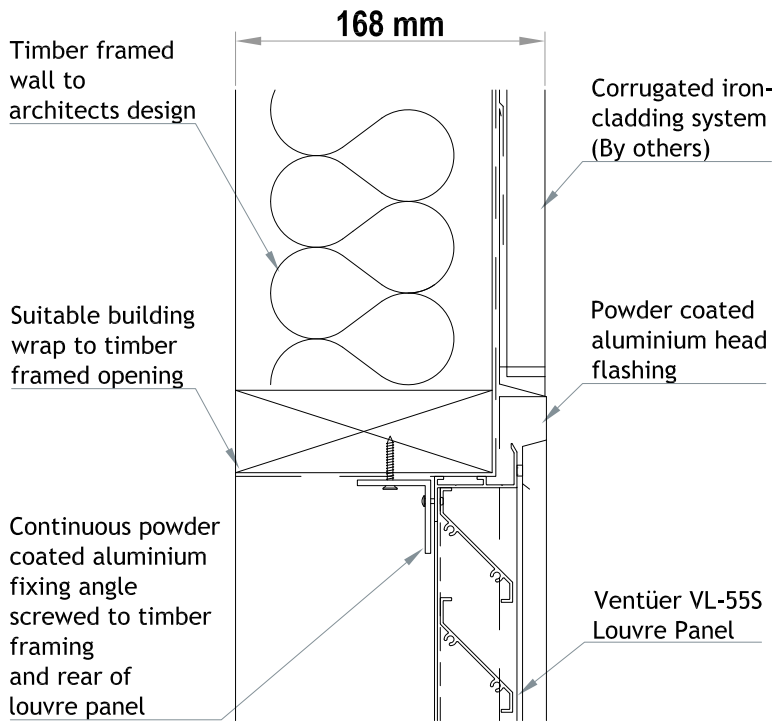

VENTÜER TECHNICAL DATA SHEET

**VL-55S (FLANGED FRAME)
HEAD DETAIL 01
SCALE 1 : 4**

VL-55S LOUVRE (FLANGED FRAME)

**VL-55S (FLANGED FRAME)
SILL DETAIL 03
SCALE 1 : 4**

**VL-55S (Flanged Frame)
JAMB DETAIL 02
SCALE 1 : 4**

**VENTILATION LOUVRE
VL-55S**

FIXING TO VERTICAL CORRUGATED IRON

VENTÜER
High-Performance Building Ventilation

P: +64 9 973 3616
W: ventuer.co.nz
© 2019 All rights reserved

Scale: 1 : 4
Date: 21/03/2019

VL-55S Ver.1