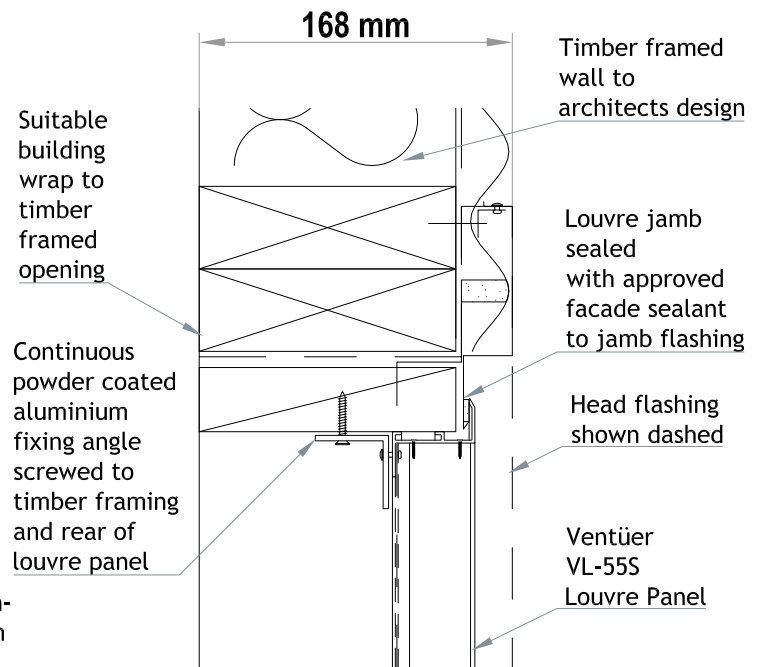

VENTÜER TECHNICAL DATA SHEET

**VL-55S (FLANGED FRAME)
HEAD DETAIL 01
SCALE 1 : 4**

VL-55S LOUVRE (FLANGED FRAME)

**VL-55S (FLANGED FRAME)
SILL DETAIL 03
SCALE 1 : 4**

**VL-55S (Flanged Frame)
JAMB DETAIL 02
SCALE 1 : 4**

**VENTILATION LOUVRE
VL-55S**

FIXING TO VERTICAL CORRUGATED IRON

VENTÜER
High-Performance Building Ventilation

P: +64 9 973 3616
W: ventuer.co.nz
© 2019 All rights reserved

Scale: 1 : 4
Date: 21/03/2019

VL-55S Ver.1