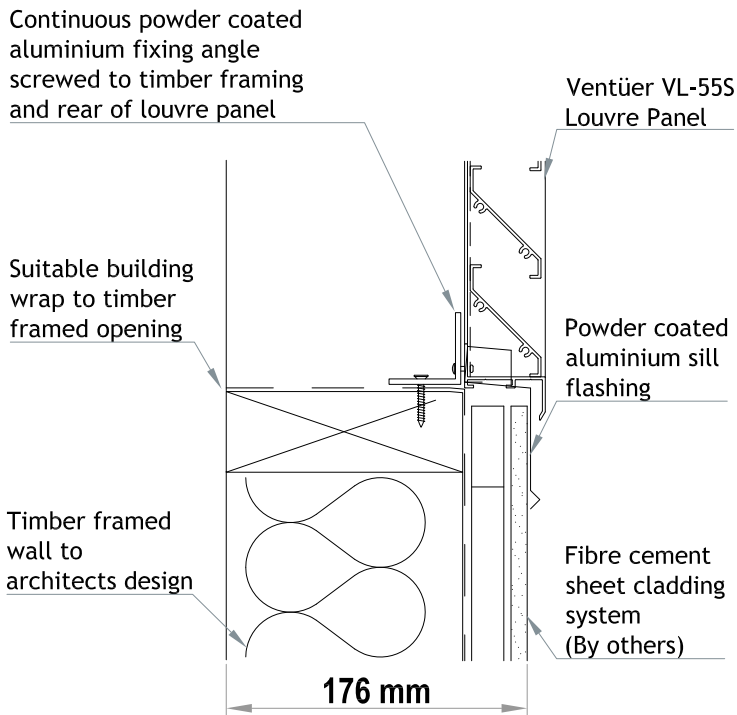

VENTÜER TECHNICAL DATA SHEET

**VL-55S (FLANGED FRAME)
HEAD DETAIL 01
SCALE 1 : 4**

VL-55S LOUVRE (FLANGED FRAME)

**VL-55S (FLANGED FRAME)
SILL DETAIL 03
SCALE 1 : 4**

**VL-55S (FLANGED FRAME)
JAMB DETAIL 02
SCALE 1 : 4**

**VENTILATION LOUVRE
VL-55S
FIXING TO FIBRE CEMENT**

VENTÜER
High-Performance Building Ventilation

P: +64 9 973 3616
W: ventuer.co.nz
© 2019 All rights reserved

Scale: 1 : 4
Date: 21/03/2019

VL-55S Ver.1