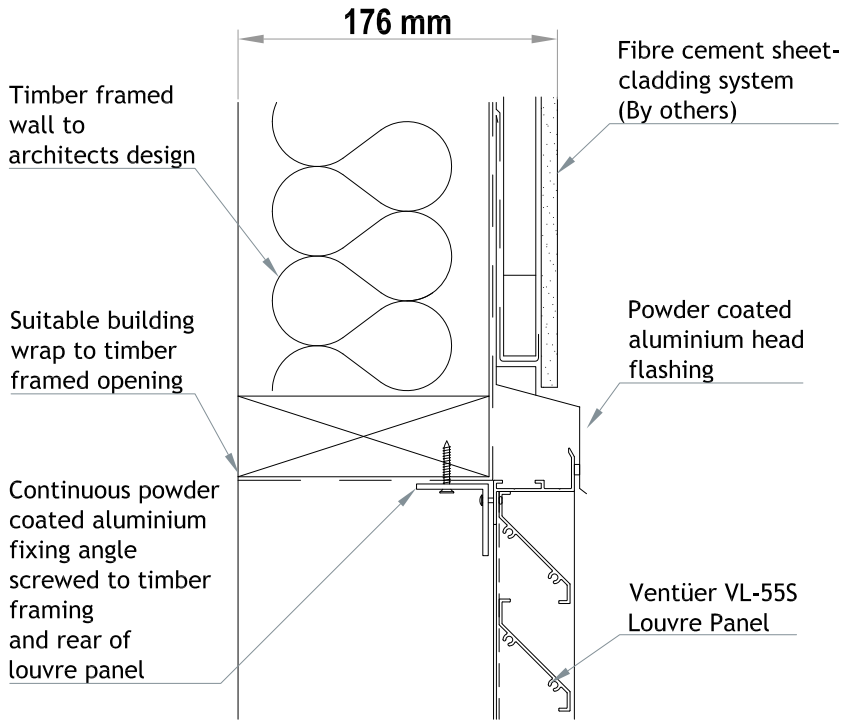

VENTÜER TECHNICAL DATA SHEET

**VL-55S (FLANGED FRAME)
HEAD DETAIL 01
SCALE 1 : 4**

VL-55S LOUVRE (FLANGED FRAME)

**VL-55S (FLANGED FRAME)
SILL DETAIL 03
SCALE 1 : 4**

**VL-55S (FLANGED FRAME)
JAMB DETAIL 02
SCALE 1 : 4**

**VENTILATION LOUVRE
VL-55S
FIXING TO FIBRE CEMENT**

VENTÜER
High-Performance Building Ventilation

P: +64 9 973 3616
W: ventuer.co.nz
© 2019 All rights reserved

Scale: 1 : 4
Date: 21/03/2019

VL-55S Ver.1