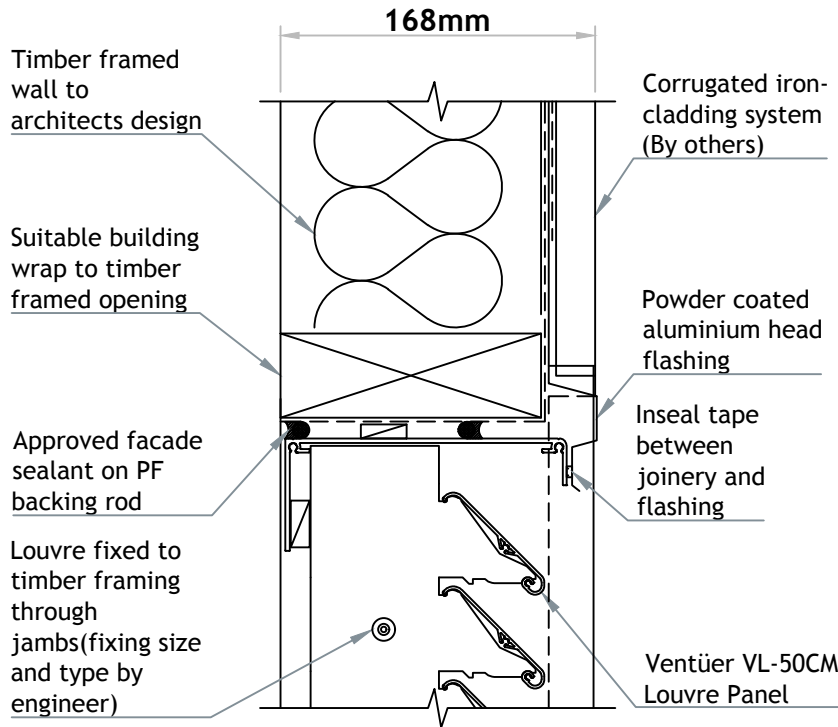

VENTÜER TECHNICAL DATA SHEET

VL-50CM (FLANGED FRAME)
HEAD DETAIL 01
SCALE 1 : 4

VL-50CM LOUVRE (FLANGED FRAME)

VL-50CM (FLANGED FRAME)
SILL DETAIL 03
SCALE 1 : 4

VL-50CM (FLANGED FRAME)
JAMB DETAIL 02
SCALE 1 : 4

VENTILATION LOUVRE
VL-50CM

FIXING TO VERTICAL CORRUGATED IRON

VENTÜER
High-Performance Building Ventilation

P: +64 9 973 3616
W: ventuer.co.nz
© 2019 All rights reserved

Scale: 1 : 4
Date: 26/03/2019

VL-50CM Ver.1