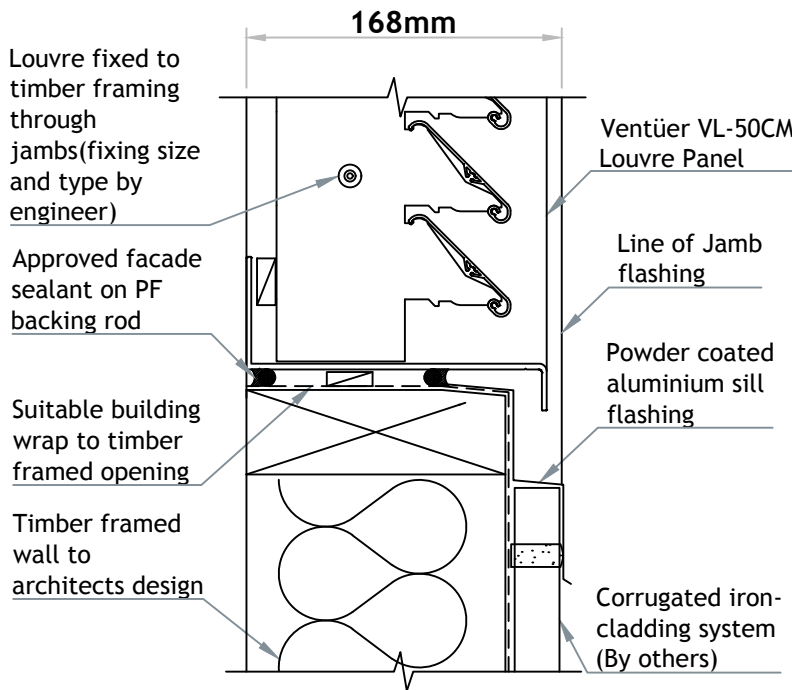

VENTÜER TECHNICAL DATA SHEET

VL-50CM (FLANGED FRAME)
HEAD DETAIL 01
SCALE 1 : 4

VL-50CM LOUVRE (FLANGED FRAME)

VL-50CM (FLANGED FRAME)
SILL DETAIL 03
SCALE 1 : 4

VL-50CM (FLANGED FRAME)
JAMB DETAIL 02
SCALE 1 : 4

VENTILATION LOUVRE
VL-50CM

FIXING TO VERTICAL CORRUGATED IRON

VENTÜER
High-Performance Building Ventilation

P: +64 9 973 3616
W: ventuer.co.nz
© 2019 All rights reserved

Scale: 1 : 4
Date: 26/03/2019

VL-50CM Ver.1