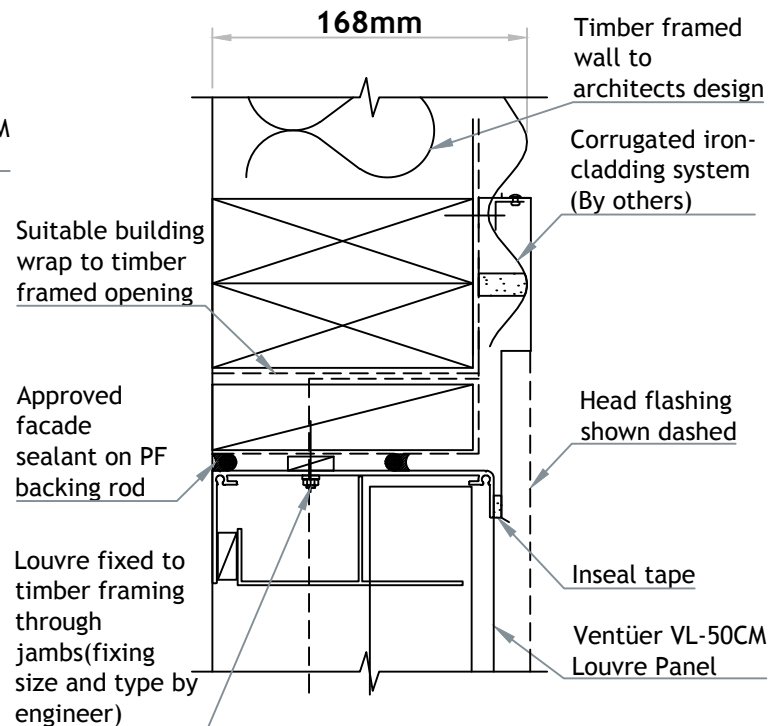

VENTÜER TECHNICAL DATA SHEET

VL-50CM (FLANGED FRAME)
HEAD DETAIL 01
SCALE 1 : 4

VL-50CM LOUVRE (FLANGED FRAME)

VL-50CM (FLANGED FRAME)
SILL DETAIL 03
SCALE 1 : 4

VL-50CM (FLANGED FRAME)
JAMB DETAIL 02
SCALE 1 : 4

VENTILATION LOUVRE
VL-50CM

FIXING TO VERTICAL CORRUGATED IRON

VENTÜER
High-Performance Building Ventilation

P: +64 9 973 3616
W: ventuer.co.nz
© 2019 All rights reserved

Scale: 1 : 4
Date: 26/03/2019

VL-50CM Ver.1