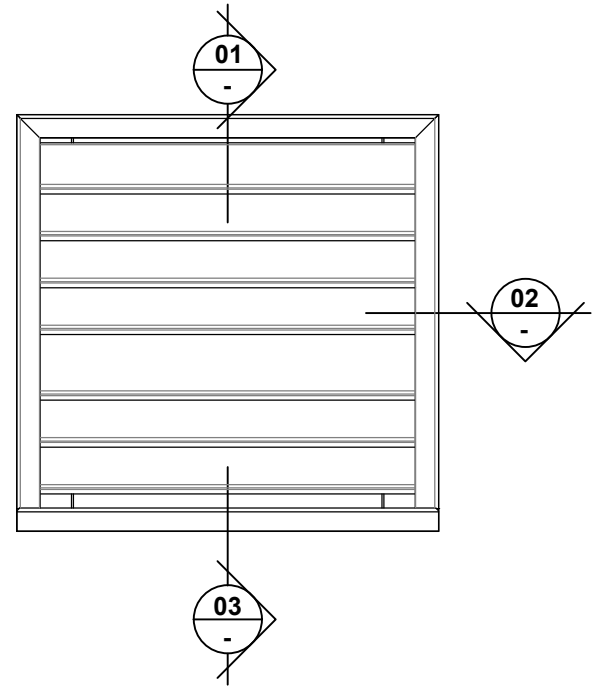

VENTÜER TECHNICAL DATA SHEET

VL-50CM (FLANGED FRAME)
HEAD DETAIL 01
SCALE 1 : 4

VL-50CM LOUVRE (FLANGED FRAME)

VL-50CM (FLANGED FRAME)
SILL DETAIL 03
SCALE 1 : 4

VL-50CM (FLANGED FRAME)
JAMB DETAIL 02
SCALE 1 : 4

VENTILATION LOUVRE
VL-50CM

FIXING TO VERTICAL CORRUGATED IRON

VENTÜER
High-Performance Building Ventilation

P: +64 9 973 3616
W: ventuer.co.nz
© 2019 All rights reserved

Scale: 1 : 4
Date: 26/03/2019

VL-50CM Ver.1