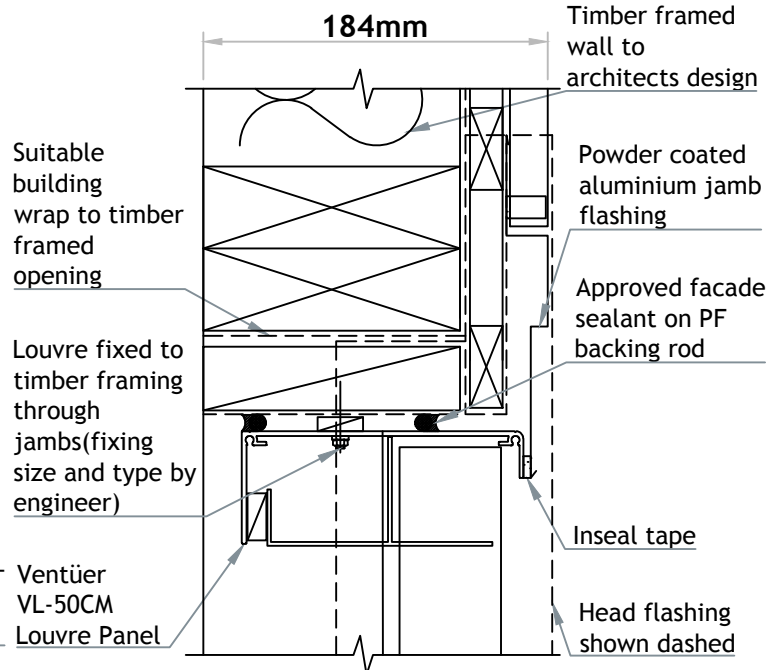

# VENTÜER TECHNICAL DATA SHEET

**VL-50CM (FLANGED FRAME)**  
**HEAD DETAIL 01**  
 SCALE 1 : 4

**VL-50CM LOUVRE (FLANGED FRAME)**

**VL-50CM (FLANGED FRAME)**  
**SILL DETAIL 03**  
 SCALE 1 : 4

**VL-50CM (FLANGED FRAME)**  
**JAMB DETAIL 02**  
 SCALE 1 : 4

**VENTILATION LOUVRE**  
**VL-50CM**

FIXING TO HORIZONTAL CORRUGATED IRON

**VENTÜER**  
 High-Performance Building Ventilation

P: +64 9 973 3616  
 W: ventuer.co.nz  
 © 2019 All rights reserved

Scale: 1 : 4  
 Date: 26/03/2019

**VL-50CM Ver.1**