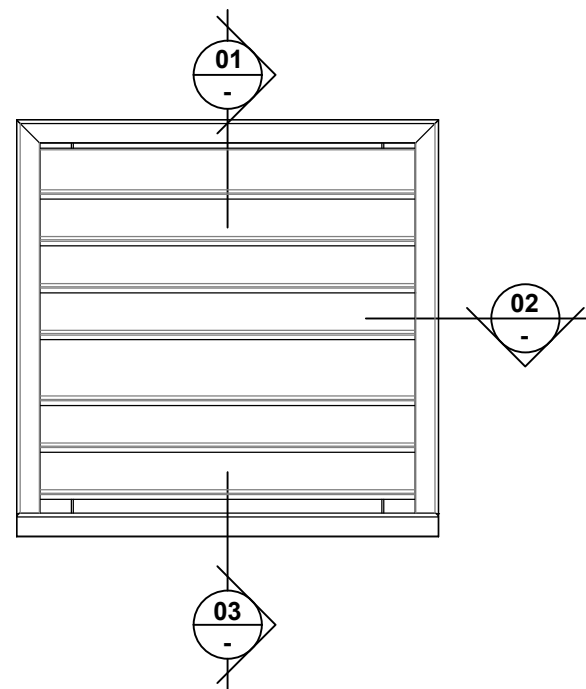

# VENTÜER TECHNICAL DATA SHEET

**VL-50CM (FLANGED FRAME)**  
**HEAD DETAIL 01**  
 SCALE 1 : 4

**VL-50CM LOUVRE (FLANGED FRAME)**

**VL-50CM (FLANGED FRAME)**  
**SILL DETAIL 03**  
 SCALE 1 : 4

**VL-50CM (FLANGED FRAME)**  
**JAMB DETAIL 02**  
 SCALE 1 : 4

**VL-50CM Ver.1**