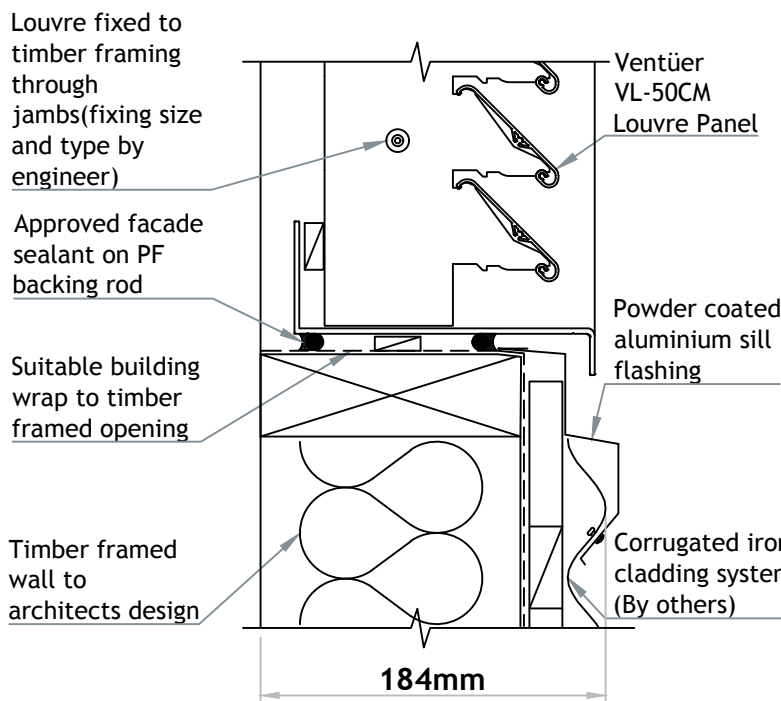

# VENTÜER TECHNICAL DATA SHEET

**VL-50CM (FLANGED FRAME)**  
**HEAD DETAIL 01**  
 SCALE 1 : 4

**VL-50CM LOUVRE (FLANGED FRAME)**

**VL-50CM (FLANGED FRAME)**  
**SILL DETAIL 03**  
 SCALE 1 : 4

**VL-50CM (FLANGED FRAME)**  
**JAMB DETAIL 02**  
 SCALE 1 : 4

**VENTILATION LOUVRE**  
**VL-50CM**

FIXING TO HORIZONTAL CORRUGATED IRON

**VENTÜER**  
 High-Performance Building Ventilation

P: +64 9 973 3616  
 W: ventuer.co.nz  
 © 2019 All rights reserved

Scale: 1 : 4  
 Date: 26/03/2019

**VL-50CM Ver.1**