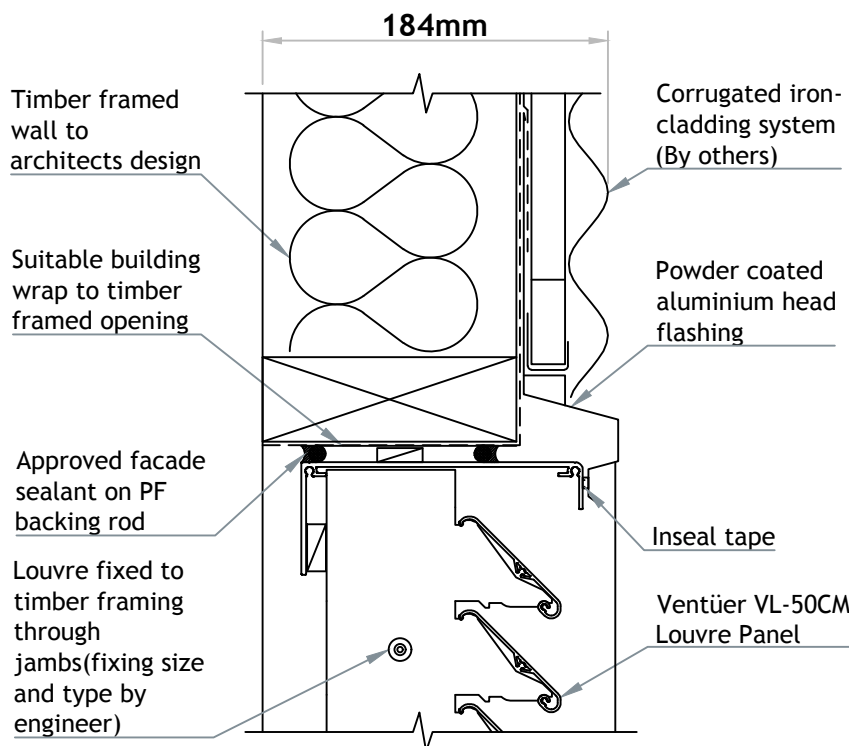

# VENTÜER TECHNICAL DATA SHEET

**VL-50CM (FLANGED FRAME)**  
**HEAD DETAIL 01**  
 SCALE 1 : 4

**VL-50CM LOUVRE (FLANGED FRAME)**

**VL-50CM (FLANGED FRAME)**  
**SILL DETAIL 03**  
 SCALE 1 : 4

**VL-50CM (FLANGED FRAME)**  
**JAMB DETAIL 02**  
 SCALE 1 : 4

**VENTILATION LOUVRE**  
**VL-50CM**

FIXING TO HORIZONTAL CORRUGATED IRON

**VENTÜER**  
 High-Performance Building Ventilation

P: +64 9 973 3616  
 W: ventuer.co.nz  
 © 2019 All rights reserved

Scale: 1 : 4  
 Date: 26/03/2019

**VL-50CM Ver.1**