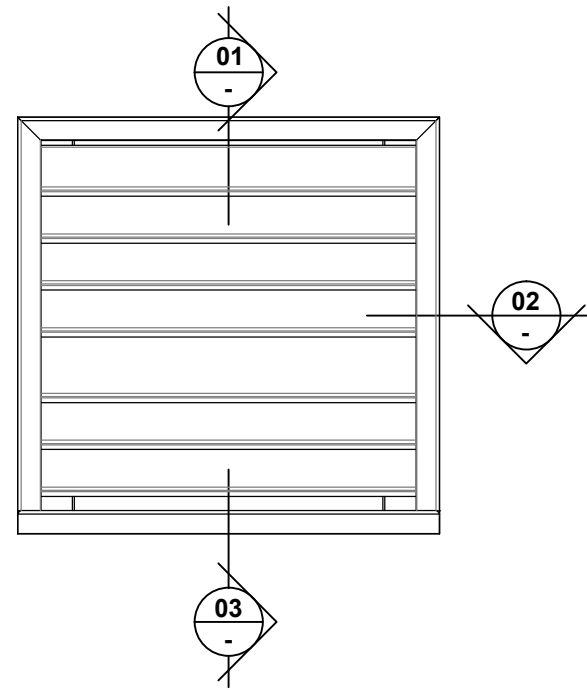

# VENTÜER TECHNICAL DATA SHEET

**VL-50CM (FLANGED FRAME)  
HEAD DETAIL 01  
SCALE 1 : 4**

**VL-50CM LOUVRE (FLANGED FRAME)**

**VL-50CM (FLANGED FRAME)  
SILL DETAIL 03  
SCALE 1 : 4**

**VL-50CM (FLANGED FRAME)  
JAMB DETAIL 02  
SCALE 1 : 4**

**VL-50CM Ver.1**