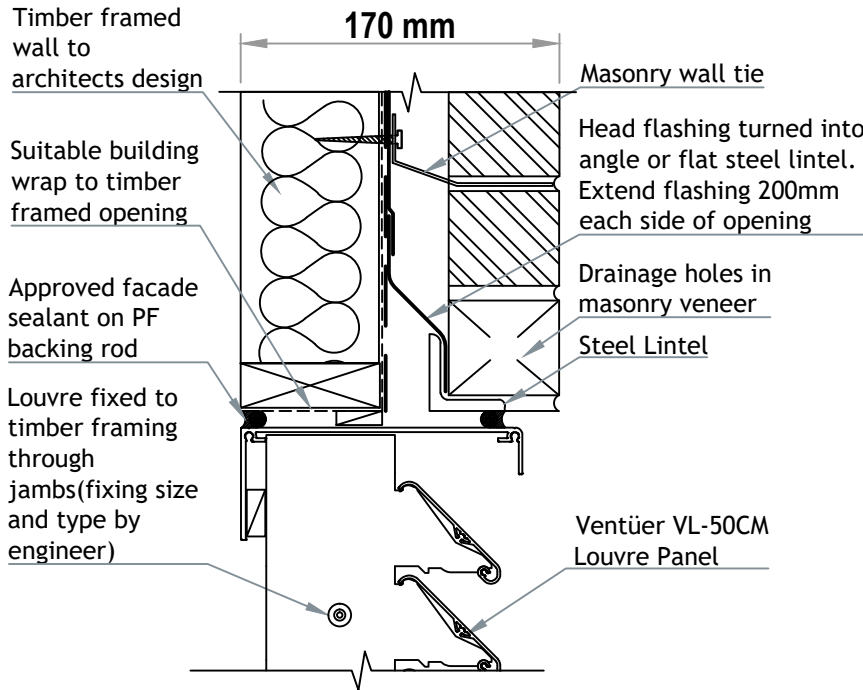

# VENTÜER TECHNICAL DATA SHEET

**VL-50CM (FLANGED FRAME)  
HEAD DETAIL 01  
SCALE 1 : 4**

**VL-50CM LOUVRE (FLANGED FRAME)**

**VL-50CM (FLANGED FRAME)  
SILL DETAIL 03  
SCALE 1 : 4**

**VL-50CM (FLANGED FRAME)  
JAMB DETAIL 02  
SCALE 1 : 4**

**VL-50CM Ver.1**