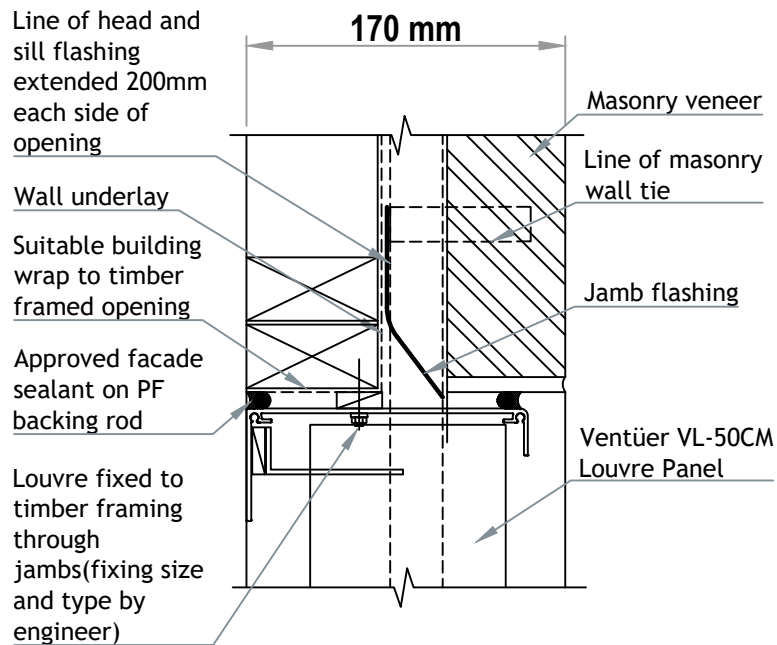

# VENTÜER TECHNICAL DATA SHEET

**VL-50CM (FLANGED FRAME)  
HEAD DETAIL 01  
SCALE 1 : 4**

**VL-50CM LOUVRE (FLANGED FRAME)**

**VL-50CM (FLANGED FRAME)  
SILL DETAIL 03  
SCALE 1 : 4**

**VL-50CM (FLANGED FRAME)  
JAMB DETAIL 02  
SCALE 1 : 4**

**VL-50CM Ver.1**