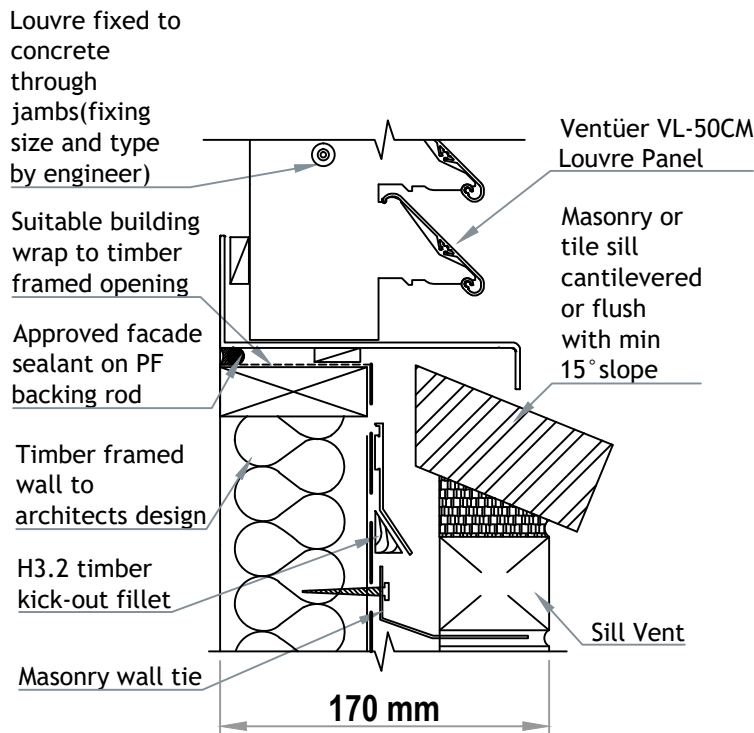

# VENTÜER TECHNICAL DATA SHEET

**VL-50CM (FLANGED FRAME)  
HEAD DETAIL 01  
SCALE 1 : 4**

**VL-50CM LOUVRE (FLANGED FRAME)**

**VL-50CM (FLANGED FRAME)  
SILL DETAIL 03  
SCALE 1 : 4**

**VL-50CM (FLANGED FRAME)  
JAMB DETAIL 02  
SCALE 1 : 4**

**VL-50CM Ver.1**