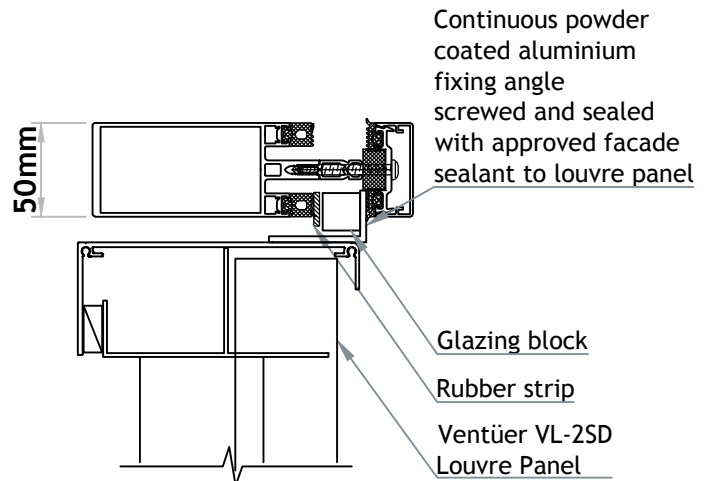

VENTÜER TECHNICAL DATA SHEET

VL-2SD (FLANGED FRAME)
HEAD DETAIL 01
SCALE 1 : 4

VL-2SD LOUVRE (FLANGED FRAME)

VL-2SD (FLANGED FRAME)
SILL DETAIL 03
SCALE 1 : 4

VL-2SD (FLANGED FRAME)
JAMB DETAIL 02
SCALE 1 : 4

VENTILATION LOUVRE
VL-2SD
FIXING TO WINDOW JOINERY-GLAZED IN

VENTÜER
High-Performance Building Ventilation

P: +64 9 973 3616
W: ventuer.co.nz
© 2019 All rights reserved

Scale: 1 : 4
Date: 12/04/2019

VL-2SD Ver.1