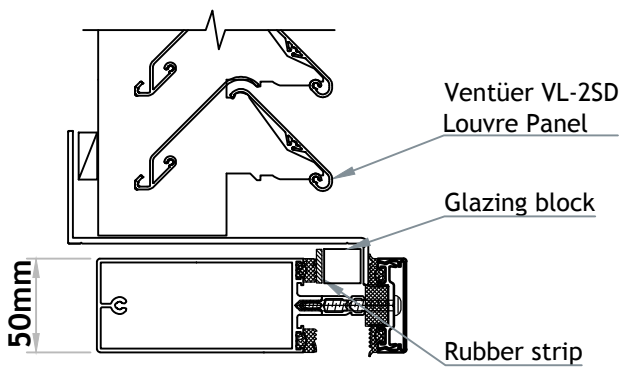

VENTÜER TECHNICAL DATA SHEET

VL-2SD (FLANGED FRAME)
HEAD DETAIL 01
SCALE 1 : 4

VL-2SD LOUVRE (FLANGED FRAME)

VL-2SD (FLANGED FRAME)
SILL DETAIL 03
SCALE 1 : 4

VL-2SD (FLANGED FRAME)
JAMB DETAIL 02
SCALE 1 : 4

VENTILATION LOUVRE
VL-2SD
FIXING TO WINDOW JOINERY-GLAZED IN

VENTÜER
High-Performance Building Ventilation

P: +64 9 973 3616
W: ventuer.co.nz
© 2019 All rights reserved

Scale: 1 : 4
Date: 12/04/2019

VL-2SD Ver.1