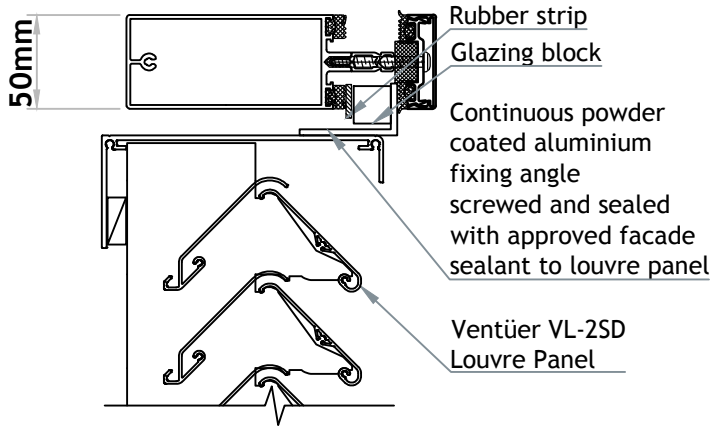

VENTÜER TECHNICAL DATA SHEET

VL-2SD (FLANGED FRAME)
HEAD DETAIL 01
SCALE 1 : 4

VL-2SD LOUVRE (FLANGED FRAME)

VL-2SD (FLANGED FRAME)
SILL DETAIL 03
SCALE 1 : 4

VL-2SD (FLANGED FRAME)
JAMB DETAIL 02
SCALE 1 : 4

VENTILATION LOUVRE
VL-2SD
FIXING TO WINDOW JOINERY-GLAZED IN

VENTÜER
High-Performance Building Ventilation

P: +64 9 973 3616
W: ventuer.co.nz
© 2019 All rights reserved

Scale: 1 : 4
Date: 12/04/2019

VL-2SD Ver.1