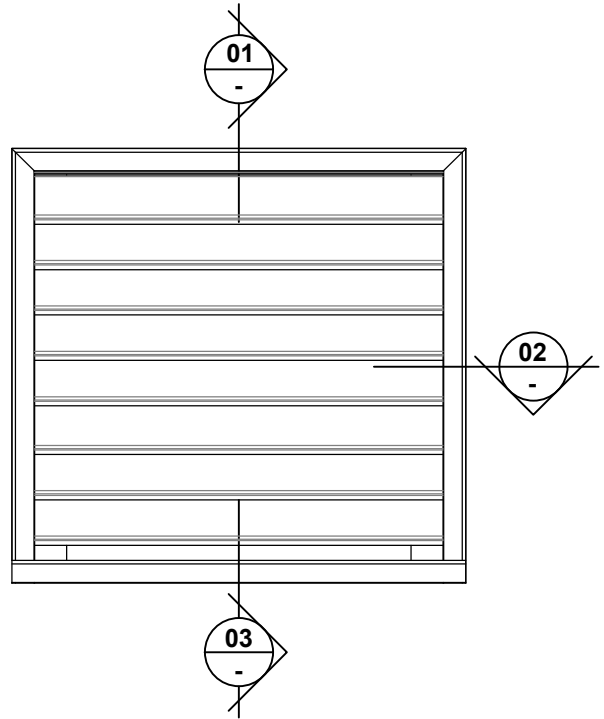

VENTÜER TECHNICAL DATA SHEET

VL-2SD (FLANGED FRAME)
HEAD DETAIL 01
SCALE 1 : 4

VL-2SD LOUVRE (FLANGED FRAME)

VL-2SD (FLANGED FRAME)
SILL DETAIL 03
SCALE 1 : 4

VL-2SD (FLANGED FRAME)
JAMB DETAIL 02
SCALE 1 : 4