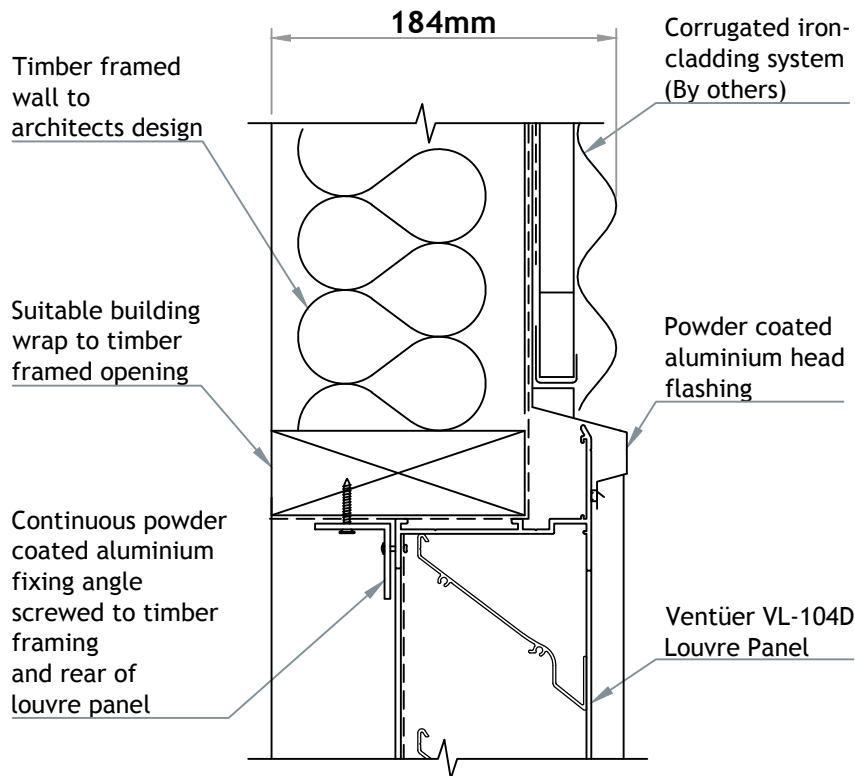

VENTÜER TECHNICAL DATA SHEET

VL-104D (FLANGED FRAME)
HEAD DETAIL 01
SCALE 1 : 4

VL-104D LOUVRE (FLANGED FRAME)

VL-104D (FLANGED FRAME)
SILL DETAIL 03
SCALE 1 : 4

VL-104D (FLANGED FRAME)
JAMB DETAIL 02
SCALE 1 : 4