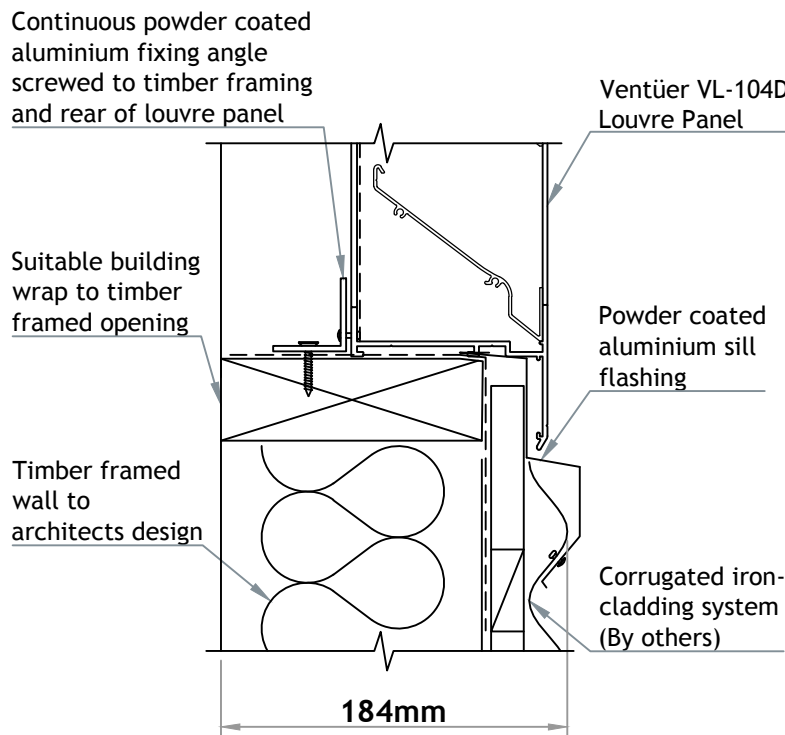

VENTÜER TECHNICAL DATA SHEET

VL-104D (FLANGED FRAME)
HEAD DETAIL 01
SCALE 1 : 4

VL-104D LOUVRE (FLANGED FRAME)

VL-104D (FLANGED FRAME)
SILL DETAIL 03
SCALE 1 : 4

VL-104D (FLANGED FRAME)
JAMB DETAIL 02
SCALE 1 : 4