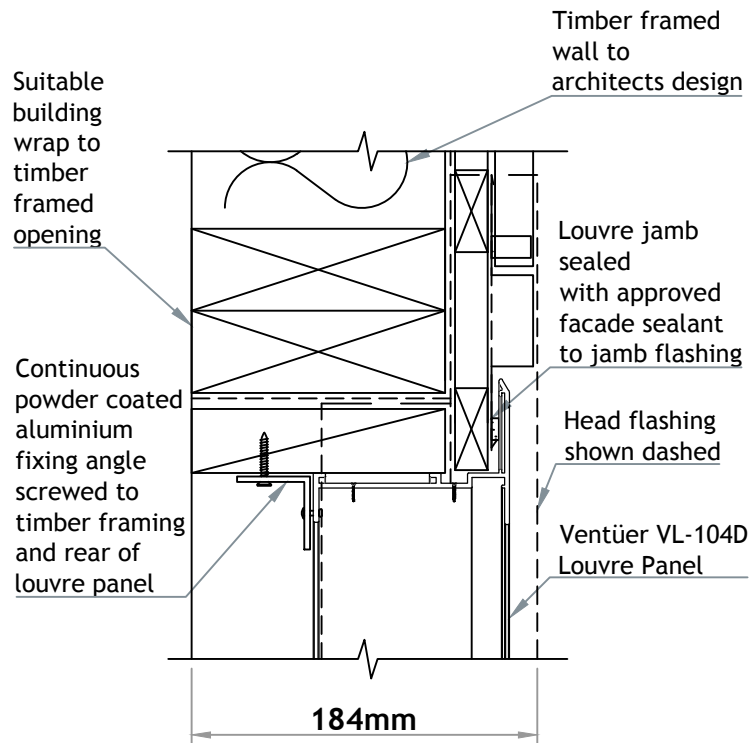

VENTÜER TECHNICAL DATA SHEET

VL-104D (FLANGED FRAME)
HEAD DETAIL 01
SCALE 1 : 4

VL-104D LOUVRE (FLANGED FRAME)

VL-104D (FLANGED FRAME)
SILL DETAIL 03
SCALE 1 : 4

VL-104D (FLANGED FRAME)
JAMB DETAIL 02
SCALE 1 : 4