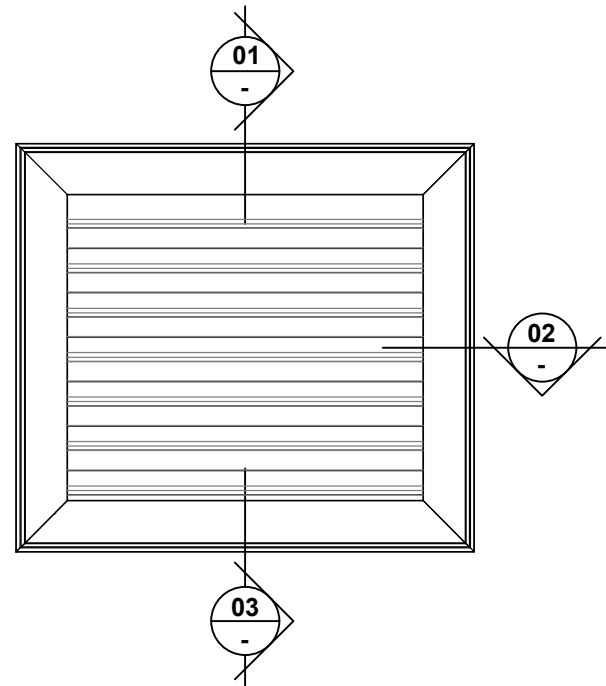

VENTÜER TECHNICAL DATA SHEET

VL-104D (FLANGED FRAME)
HEAD DETAIL 01
SCALE 1 : 4

VL-104D LOUVRE (FLANGED FRAME)

VL-104D (FLANGED FRAME)
SILL DETAIL 03
SCALE 1 : 4

VL-104D (FLANGED FRAME)
JAMB DETAIL 02
SCALE 1 : 4