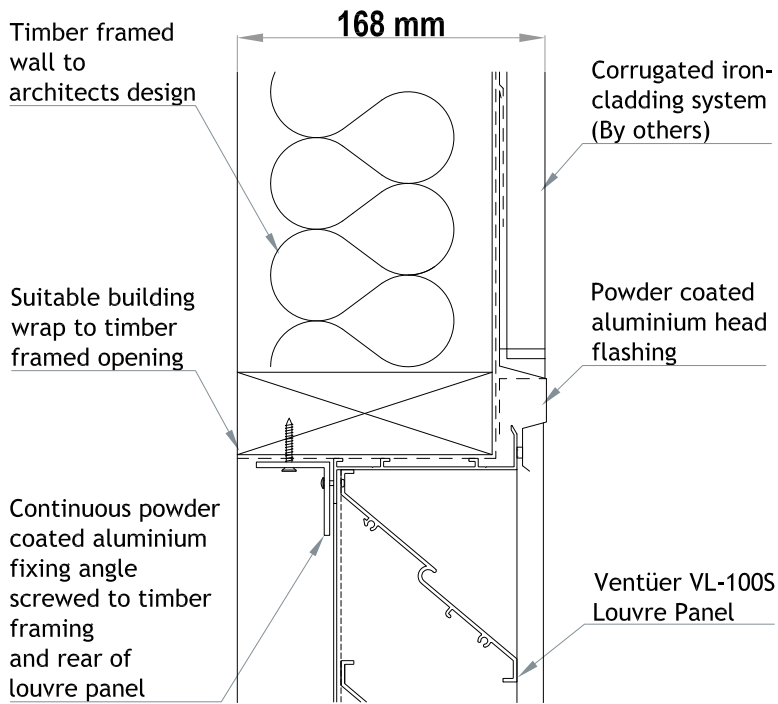

# VENTÜER TECHNICAL DATA SHEET

**VL-100S (FLANGED FRAME)**  
**HEAD DETAIL 01**  
**SCALE 1 : 4**

**VL-100S LOUVRE (FLANGED FRAME)**

**VL-100S (FLANGED FRAME)**  
**SILL DETAIL 03**  
**SCALE 1 : 4**

**VL-100S (FLANGED FRAME)**  
**JAMB DETAIL 02**  
**SCALE 1 : 4**

**VENTILATION LOUVRE**  
**VL-100S**

FIXING TO VERTICAL CORRUGATED IRON

**VENTÜER**  
 High-Performance Building Ventilation

P: +64 9 973 3616  
 W: ventuer.co.nz  
 © 2019 All rights reserved

Scale: 1 : 4  
 Date: 22/03/2019