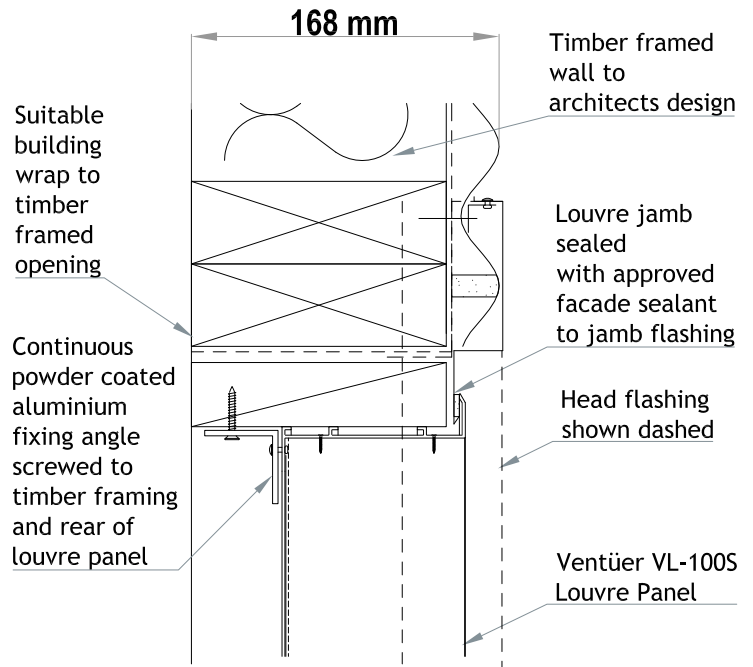

# VENTÜER TECHNICAL DATA SHEET

**VL-100S (FLANGED FRAME)**  
**HEAD DETAIL 01**  
**SCALE 1 : 4**

**VL-100S LOUVRE (FLANGED FRAME)**

**VL-100S (FLANGED FRAME)**  
**SILL DETAIL 03**  
**SCALE 1 : 4**

**VL-100S (FLANGED FRAME)**  
**JAMB DETAIL 02**  
**SCALE 1 : 4**