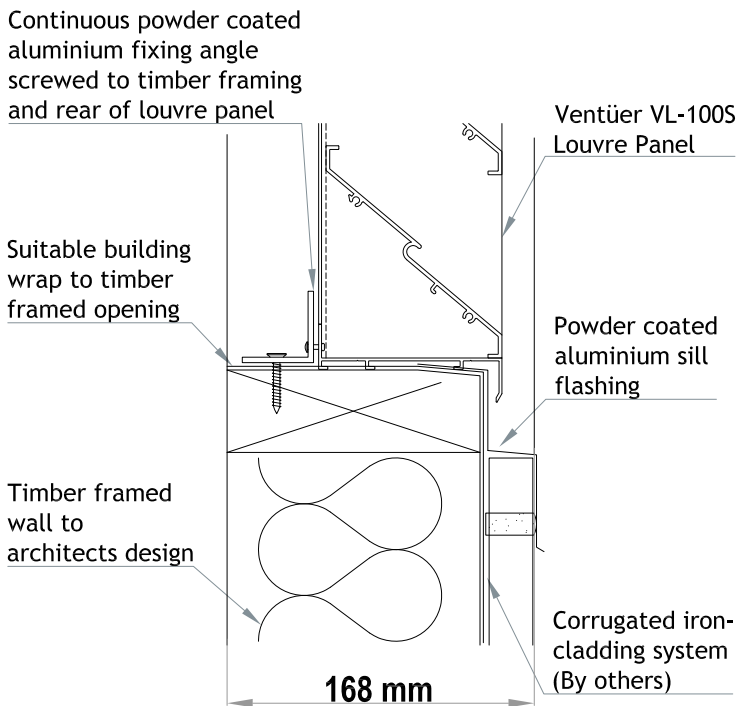

# VENTÜER TECHNICAL DATA SHEET

**VL-100S (FLANGED FRAME)**  
**HEAD DETAIL 01**  
**SCALE 1 : 4**

**VL-100S LOUVRE (FLANGED FRAME)**

**VL-100S (FLANGED FRAME)**  
**SILL DETAIL 03**  
**SCALE 1 : 4**

**VL-100S (FLANGED FRAME)**  
**JAMB DETAIL 02**  
**SCALE 1 : 4**

**VENTILATION LOUVRE**  
**VL-100S**

FIXING TO VERTICAL CORRUGATED IRON

**VENTÜER**  
 High-Performance Building Ventilation

P: +64 9 973 3616  
 W: ventuer.co.nz  
 © 2019 All rights reserved

Scale: 1 : 4  
 Date: 22/03/2019