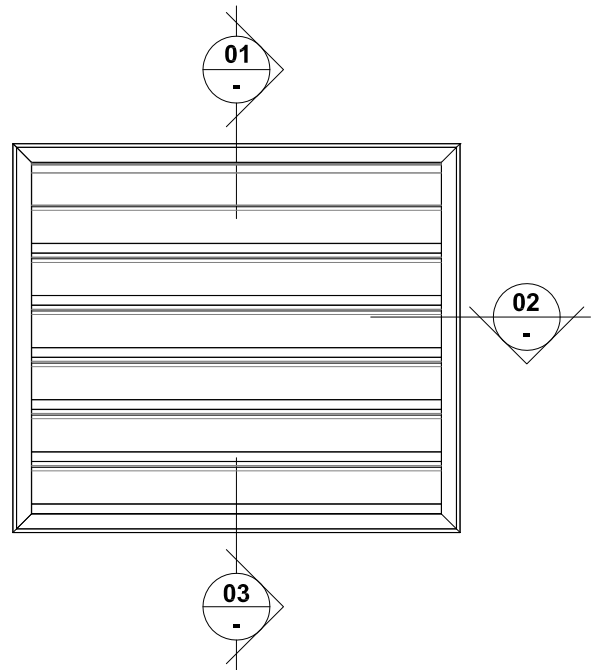

# VENTÜER TECHNICAL DATA SHEET

**VL-100S (FLANGED FRAME)**  
**HEAD DETAIL 01**  
**SCALE 1 : 4**

**VL-100S LOUVRE (FLANGED FRAME)**

**VL-100S (FLANGED FRAME)**  
**SILL DETAIL 03**  
**SCALE 1 : 4**

**VL-100S (FLANGED FRAME)**  
**JAMB DETAIL 02**  
**SCALE 1 : 4**