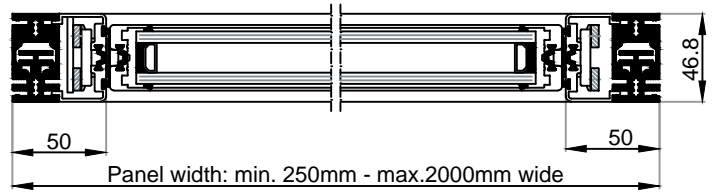

VENTÜER TECHNICAL DATA SHEET

HORIZONTAL SECTION

VERTICAL SECTION

HAHN-S9iVT

LOUVRE WINDOW
HAHN-S9iVT

VENTÜER
High-Performance Building Ventilation

P: +64 9 973 3616
W: ventuer.co.nz
© 2019 All rights reserved