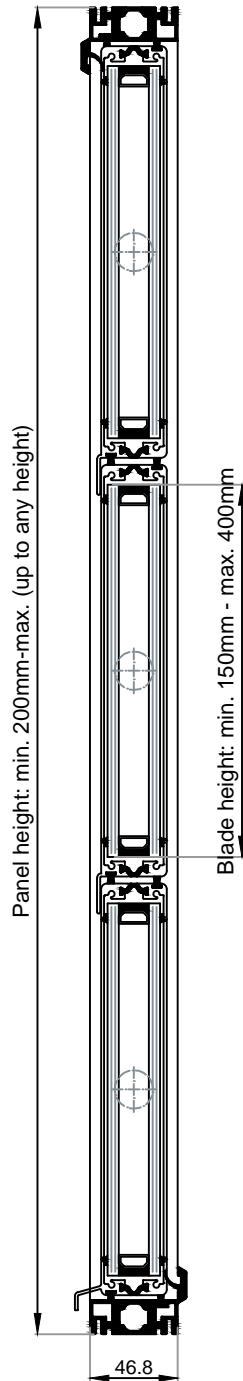

VENTÜER TECHNICAL DATA SHEET

HORIZONTAL SECTION

VERTICAL SECTION

HAHN-S9iVT

LOUVRE WINDOW
HAHN-S9iVT

VENTÜER
High-Performance Building Ventilation

P: +64 9 973 3616
W: ventuer.co.nz
© 2019 All rights reserved

Scale: NTS
Date: 29/03/2019

HAHN-S9iVT Ver.1