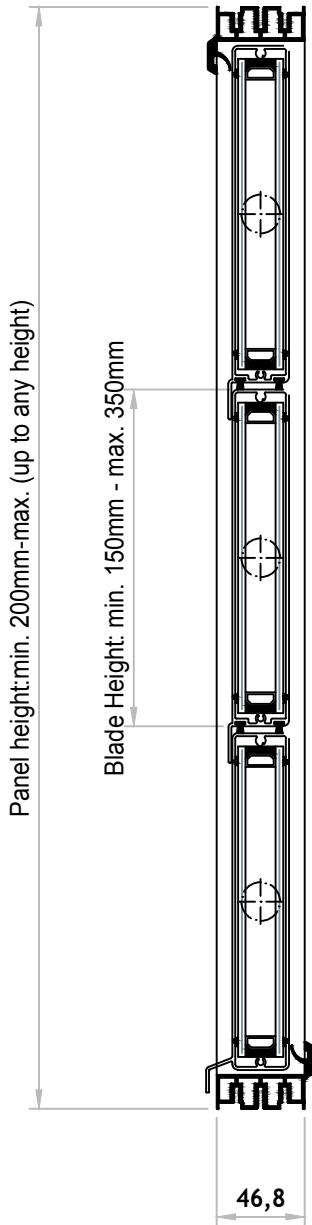

VENTÜER TECHNICAL DATA SHEET

VERTICAL SECTION

HORIZONTAL SECTION

HAHN-S9iV

VENTILATION LOUVRE
HAHN-S9iV

VENTÜER
High-Performance Building Ventilation

P: +64 9 973 3616
W: ventuer.co.nz
© 2019 All rights reserved

Scale: 1 : 4
Date: 29/03/2019

HAHN-S9iV Ver.1