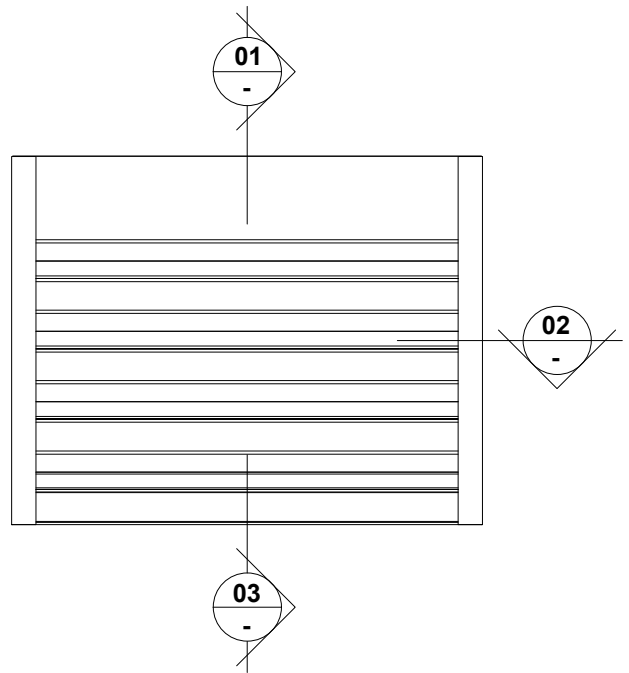

VENTÜER TECHNICAL DATA SHEET

AL-450W (CHANNEL FRAME)
HEAD DETAIL 01
SCALE 1 : 8

AL-450W LOUVRE (CHANNEL FRAME)
SCALE - NTS

AL-450W (CHANNEL FRAME)
SILL DETAIL 03
SCALE 1 : 8

AL-450W (CHANNEL FRAME)
JAMB DETAIL 02
SCALE 1 : 8