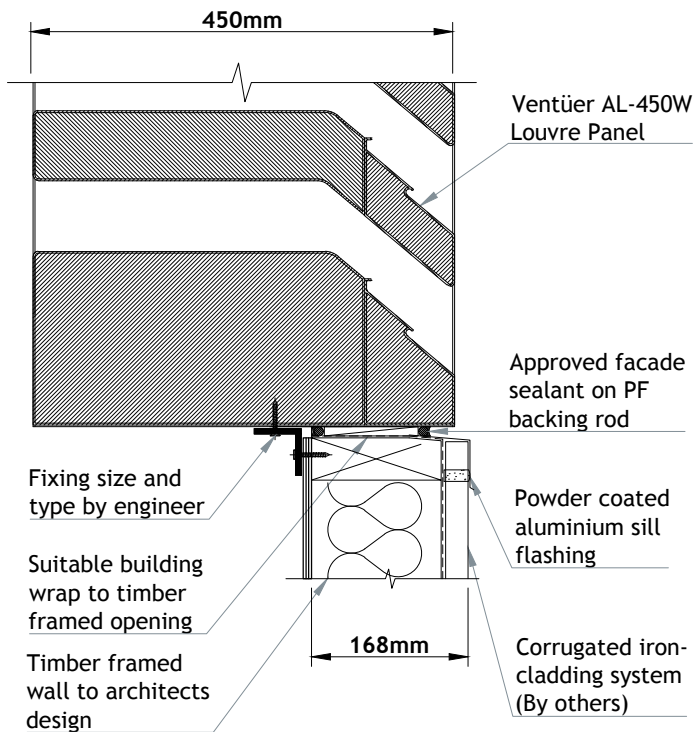

VENTÜER TECHNICAL DATA SHEET

AL-450W (CHANNEL FRAME)
HEAD DETAIL 01
SCALE 1 : 8

AL-450W LOUVRE (CHANNEL FRAME)
SCALE - NTS

AL-450W (CHANNEL FRAME)
SILL DETAIL 03
SCALE 1 : 8

AL-450W (CHANNEL FRAME)
JAMB DETAIL 02
SCALE 1 : 8

ACOUSTIC LOUVRE
AL-450W

FIXING TO VERTICAL CORRUGATED IRON

VENTÜER
High-Performance Building Ventilation

P: +64 9 973 3616
W: ventuer.co.nz
© 2019 All rights reserved

Scale: 1 : 8
Date: 05/07/2019

AL-450W Ver.1