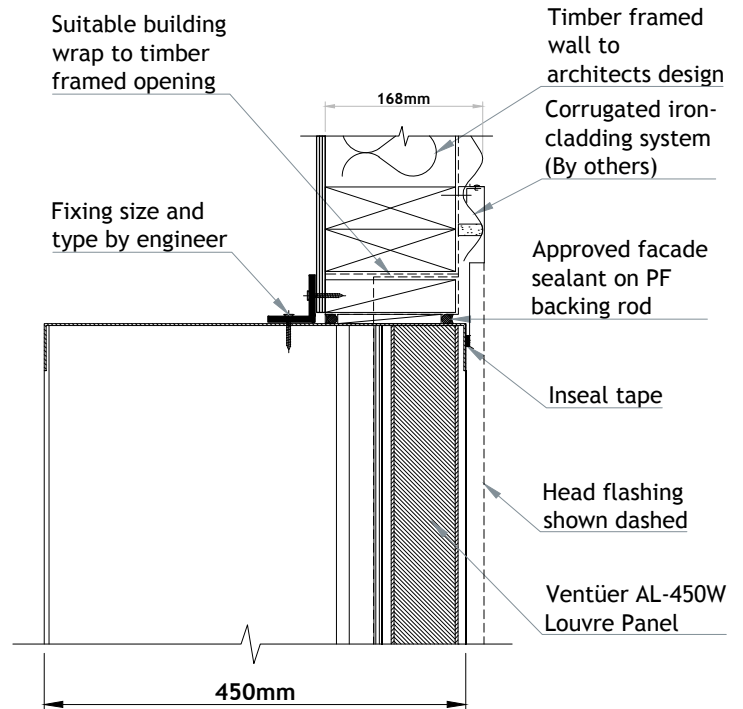

VENTÜER TECHNICAL DATA SHEET

AL-450W (CHANNEL FRAME)
HEAD DETAIL 01
SCALE 1 : 8

AL-450W LOUVRE (CHANNEL FRAME)
SCALE - NTS

AL-450W (CHANNEL FRAME)
SILL DETAIL 03
SCALE 1 : 8

AL-450W (CHANNEL FRAME)
JAMB DETAIL 02
SCALE 1 : 8