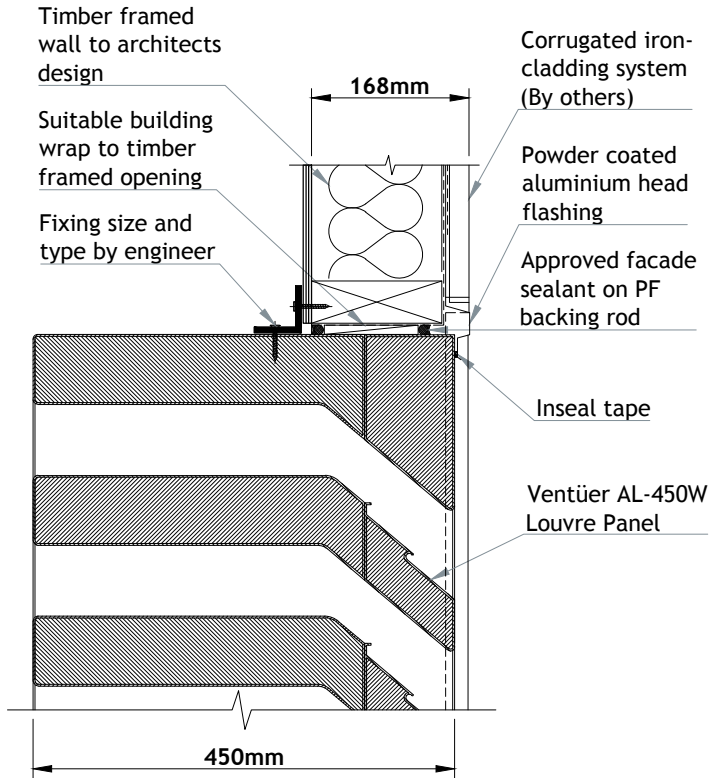

VENTÜER TECHNICAL DATA SHEET

AL-450W (CHANNEL FRAME)
HEAD DETAIL 01
SCALE 1 : 8

AL-450W LOUVRE (CHANNEL FRAME)
SCALE - NTS

AL-450W (CHANNEL FRAME)
SILL DETAIL 03
SCALE 1 : 8

AL-450W (CHANNEL FRAME)
JAMB DETAIL 02
SCALE 1 : 8