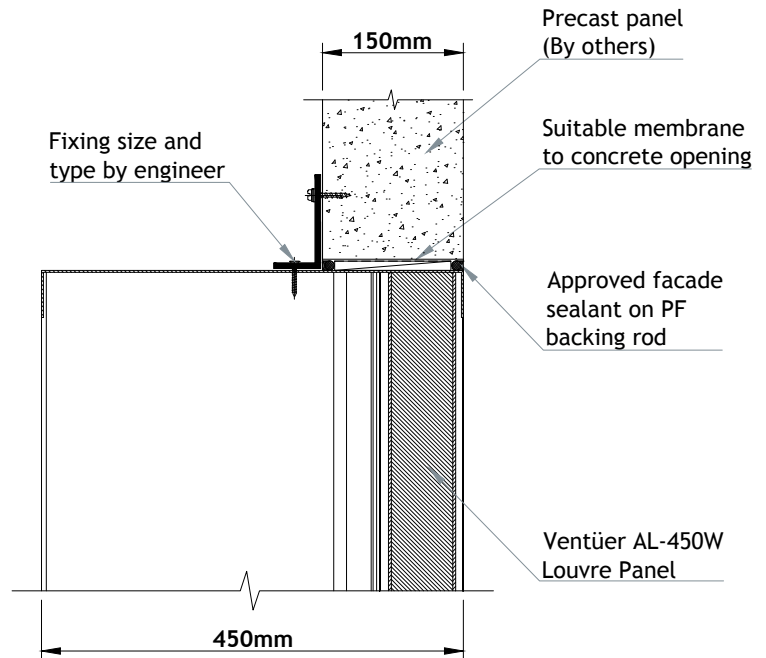

VENTÜER TECHNICAL DATA SHEET

AL-450W (CHANNEL FRAME)
HEAD DETAIL 01
SCALE 1 : 8

AL-450W LOUVRE (CHANNEL FRAME)
SCALE - NTS

AL-450W (CHANNEL FRAME)
SILL DETAIL 03
SCALE 1 : 8

AL-450W (CHANNEL FRAME)
JAMB DETAIL 02
SCALE 1 : 8