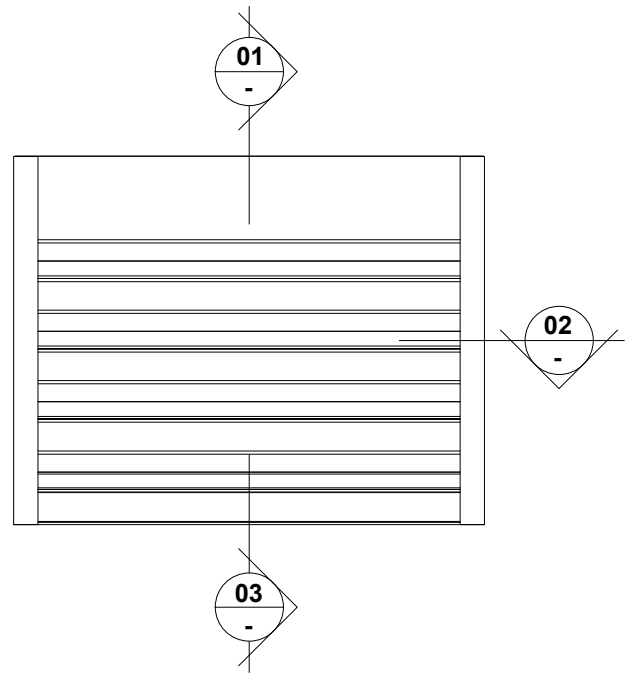

VENTÜER TECHNICAL DATA SHEET

AL-450W (CHANNEL FRAME)
HEAD DETAIL 01
SCALE 1 : 8

AL-450W LOUVRE (CHANNEL FRAME)
SCALE - NTS

AL-450W (CHANNEL FRAME)
SILL DETAIL 03
SCALE 1 : 8

AL-450W (CHANNEL FRAME)
JAMB DETAIL 02
SCALE 1 : 8