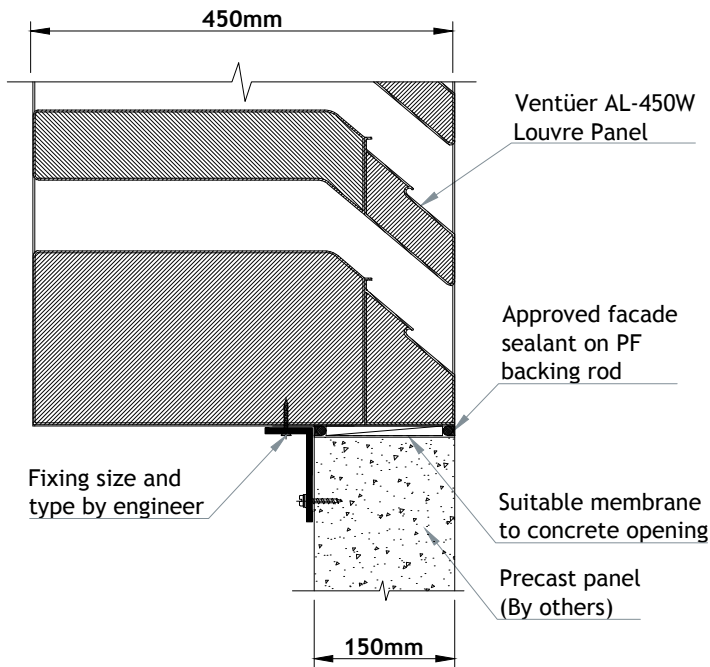

VENTÜER TECHNICAL DATA SHEET

AL-450W (CHANNEL FRAME)
HEAD DETAIL 01
SCALE 1 : 8

AL-450W LOUVRE (CHANNEL FRAME)
SCALE - NTS

AL-450W (CHANNEL FRAME)
SILL DETAIL 03
SCALE 1 : 8

AL-450W (CHANNEL FRAME)
JAMB DETAIL 02
SCALE 1 : 8