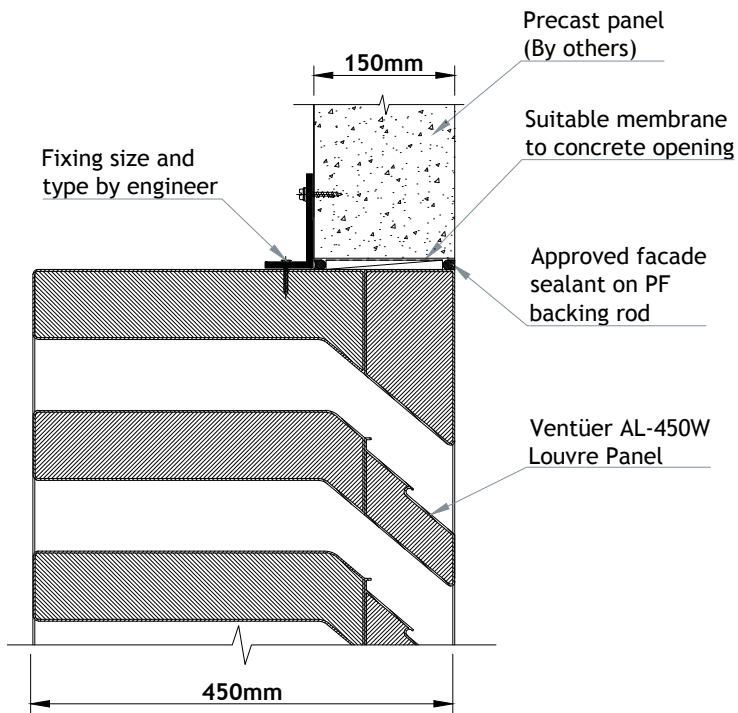

VENTÜER TECHNICAL DATA SHEET

AL-450W (CHANNEL FRAME)
HEAD DETAIL 01
SCALE 1 : 8

AL-450W LOUVRE (CHANNEL FRAME)
SCALE - NTS

AL-450W (CHANNEL FRAME)
SILL DETAIL 03
SCALE 1 : 8

AL-450W (CHANNEL FRAME)
JAMB DETAIL 02
SCALE 1 : 8