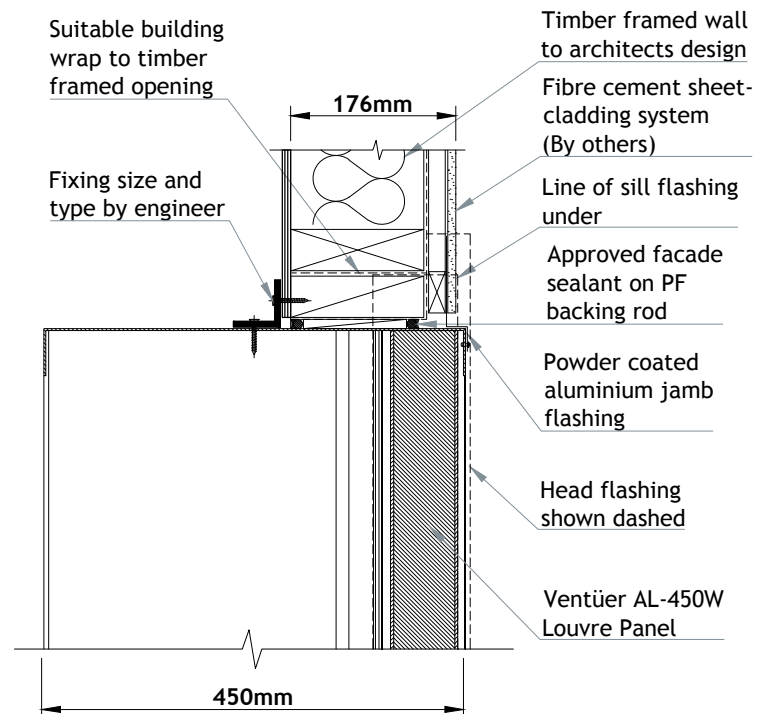

VENTÜER TECHNICAL DATA SHEET

**AL-450W (CHANNEL FRAME)
HEAD DETAIL 01
SCALE 1 : 8**

**AL-450W LOUVRE (CHANNEL FRAME)
SCALE - NTS**

**AL-450W (CHANNEL FRAME)
SILL DETAIL 03
SCALE 1 : 8**

**AL-450W (CHANNEL FRAME)
JAMB DETAIL 02
SCALE 1 : 8**