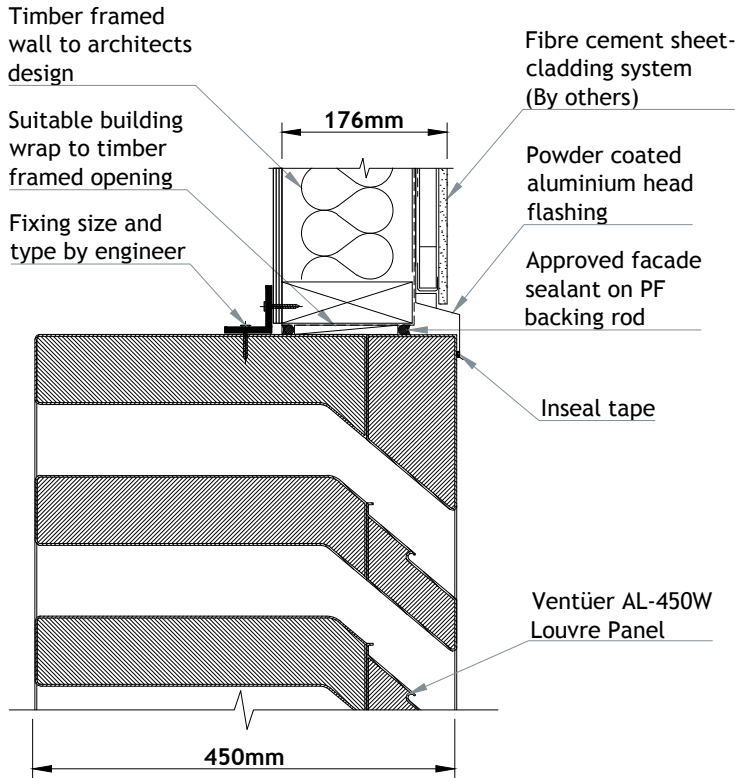

VENTÜER TECHNICAL DATA SHEET

**AL-450W (CHANNEL FRAME)
HEAD DETAIL 01
SCALE 1 : 8**

**AL-450W LOUVRE (CHANNEL FRAME)
SCALE - NTS**

**AL-450W (CHANNEL FRAME)
SILL DETAIL 03
SCALE 1 : 8**

**AL-450W (CHANNEL FRAME)
JAMB DETAIL 02
SCALE 1 : 8**