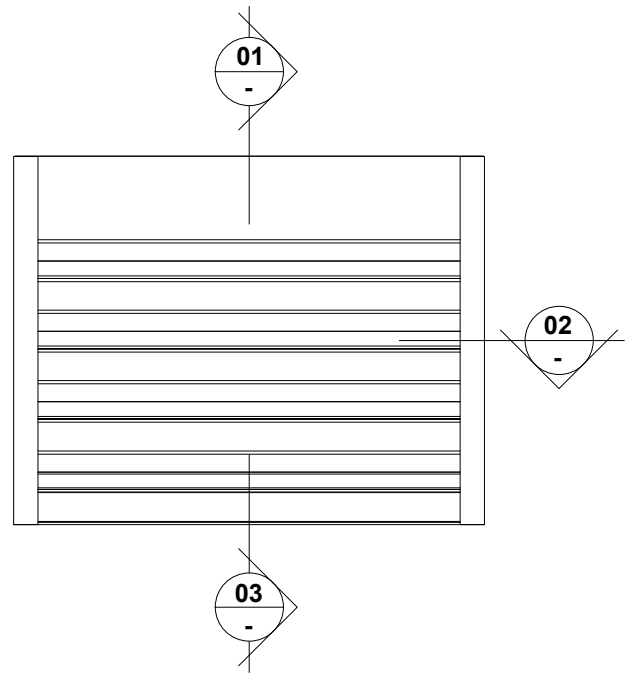

VENTÜER TECHNICAL DATA SHEET

**AL-450W (CHANNEL FRAME)
HEAD DETAIL 01
SCALE 1 : 8**

**AL-450W LOUVRE (CHANNEL FRAME)
SCALE - NTS**

**AL-450W (CHANNEL FRAME)
SILL DETAIL 03
SCALE 1 : 8**

**AL-450W (CHANNEL FRAME)
JAMB DETAIL 02
SCALE 1 : 8**