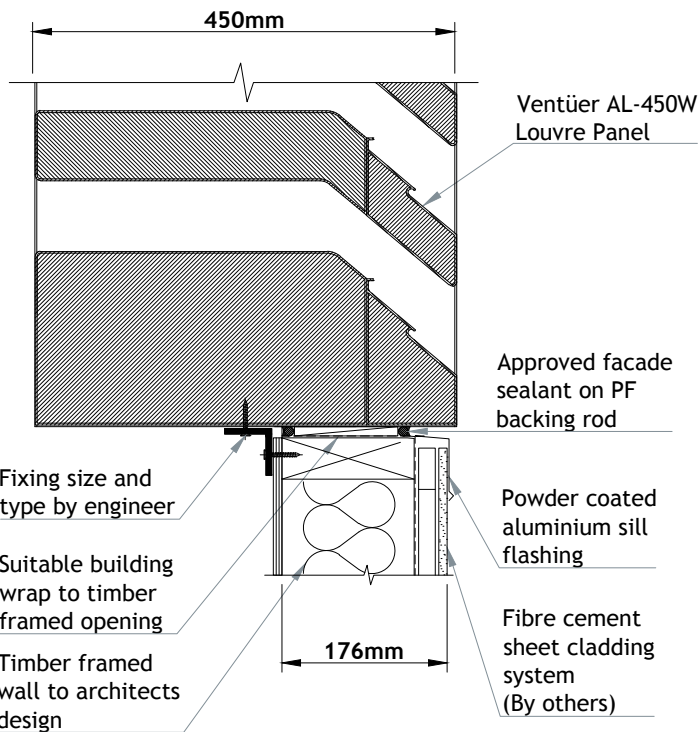

VENTÜER TECHNICAL DATA SHEET

**AL-450W (CHANNEL FRAME)
HEAD DETAIL 01
SCALE 1 : 8**

**AL-450W LOUVRE (CHANNEL FRAME)
SCALE - NTS**

**AL-450W (CHANNEL FRAME)
SILL DETAIL 03
SCALE 1 : 8**

**AL-450W (CHANNEL FRAME)
JAMB DETAIL 02
SCALE 1 : 8**